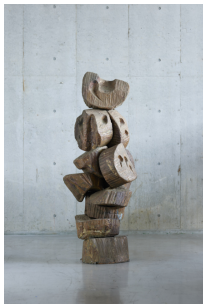

“(Title unknown)”, n.d.

Paper collage on paper

169 x 85.7 x 1.7 cm

STG-CL\_00318

Sofu Teshigahara  
“Green bamboo (Stone)”, n.d.  
Two-panel folding screens, ink and pigment on silk  
174 x 173 x 2.2 cm

STG-CG\_00138

Sofu Teshigahara  
“Woman in the Dunes”, n.d.  
Two-panel folding screens, paper collage on paper  
175.5 x 175.1 x 1.9 cm

STG-CL\_00143

Sofu Teshigahara  
“(Title unknown)”, 1950s-1970s  
Wood, brass  
170 x 68 x 70 cm