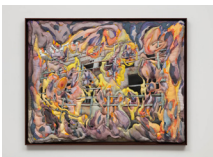

# Towards

**Maya Beaudry**

*Lattice, 2024*

Digital pigment print on cotton, acrylic ink  
39.5 x 51.5 x 2.25 in.

**Maya Beaudry**

*Infrastructure 1, 2024*

Acrylic ink on cotton  
41 x 30.5 x 1 in.

**Maya Beaudry**

*Infrastructure 2, 2024*

Acrylic ink on cotton  
28.75 x 28.75 x 1 in.

**Maya Beaudry**

*Trellis, 2024*

Digital pigment print on cotton, acrylic ink  
53.5 x 31 x 2 in.

**Maya Beaudry**

*Skeleton, 2024*

Digital pigment print on cotton, acrylic ink  
46.5 x 47 x 2.25 in.