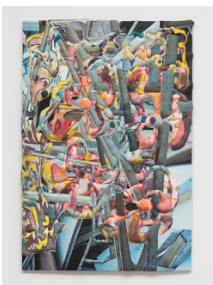

# Towards

**Maya Beaudry**

*Lattice, 2024*

Digital pigment print on cotton, acrylic ink  
39.5 x 51.5 x 2.25 in.

**Maya Beaudry**

*Infrastructure 1, 2024*

Acrylic ink on cotton  
41 x 30.5 x 1 in.

**Maya Beaudry**

*Infrastructure 2, 2024*

Acrylic ink on cotton  
28.75 x 28.75 x 1 in.

**Maya Beaudry**

*Trellis, 2024*

Digital pigment print on cotton, acrylic ink  
53.5 x 31 x 2 in.

**Maya Beaudry**

*Skeleton, 2024*

Digital pigment print on cotton, acrylic ink  
46.5 x 47 x 2.25 in.