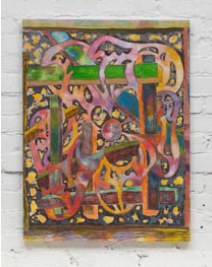

# Towards

**Maya Beaudry**

*Lattice, 2024*

Digital pigment print on cotton, acrylic ink  
39.5 x 51.5 x 2.25 in.

**Maya Beaudry**

*Infrastructure 1, 2024*

Acrylic ink on cotton  
41 x 30.5 x 1 in.

**Maya Beaudry**

*Infrastructure 2, 2024*

Acrylic ink on cotton  
28.75 x 28.75 x 1 in.

**Maya Beaudry**

*Trellis, 2024*

Digital pigment print on cotton, acrylic ink  
53.5 x 31 x 2 in.

**Maya Beaudry**

*Skeleton, 2024*

Digital pigment print on cotton, acrylic ink  
46.5 x 47 x 2.25 in.

**Maya Beaudry**

*Tree, 2024*

Digital pigment print on cotton  
42 x 31 x 2 in.

# Towards

**Maya Beaudry**  
*Childhood Home, 2024*  
Digital pigment print on cotton  
33 x 51 x 3 in.

**Maya Beaudry**  
*Flower Painting, 2024*  
Acrylic ink on cotton  
32 x 24 in.