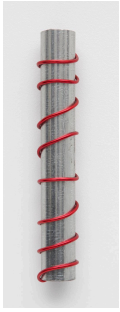

Deondre Davis *Driftglass*
Gordon Robichaux Apr 28–Jun 16, 2024

Suite 907

Left to Right:

Nevyrazimov, 2024, Found object, epoxy, artificial eyelashes, screws, 4 x 6.25 x 1.75 inches

The Star Pit, 2024, Pencil, colored pencil, and gouache on canvas, 8 x 5 inches

Driftglass, 2024, Pencil, colored pencil, gouache, epoxy, and copper wire on canvas, 7 x 8 inches

Cal Svenson, 2024, Found object, epoxy, artificial eyelashes, nails, 3.5 x 2.75 x .625 inches

We In Some Strange Power's Employ Move on A Rigorous Line, 2024, Pencil, colored pencil, and gouache on canvas, 7 x 8 inches

The Mutated Dog, 2024, Found object, epoxy, artificial eyelashes, nails, 3.75 x 2 x .75 inches

Cage of Brass, 2024, Pencil, colored pencil, and gouache on canvas, 8 x 7 inches

Corner Near Ceiling:

Spacers 1/2, 2024, Found objects, epoxy, artificial eyelashes, "L" hooks, 2.5 x 12 x .25 inches each

Ceiling:

Untitled, 2024, Fond object, copper wire, screws, 9 x 1.25 x 1.25 inches