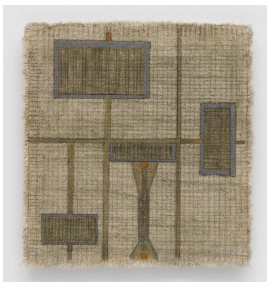

Aye and Gomorrah, 2024, Pencil, colored pencil, oil, gouache, epoxy, and copper wire on canvas, 7 x 8 inches

Lanya, 2024, Found object, epoxy, artificial eyelashes, nail, 9.75 x 1.125 x 1.125 inches

Rat Korga, 2024, Found object, epoxy, artificial eyelashes, nails, 8 x 5 x 2.25 inches

Rissa, 2024, Found object, epoxy, artificial eyelashes, nail, 4.75 x 1.125 x 1.125 inches

Life and Loves of Joe Dicontanzo, 2024, Pencil, colored pencil, oil, and gouache on canvas, 7 x 6 inches

Freaks, 2024, Found objects, epoxy, artificial eyelashes, screws, 2.5 x 2 x .375 inches each

Driftglass, 2024, Pencil, colored pencil, gouache, epoxy, and copper wire on canvas, 7 x 8 inches

Cal Svenson, 2024, Found object, epoxy, artificial eyelashes, nails, 3.5 x 2.75 x .625 inches

We In Some Strange Power's Employ Move on A Rigorous Line, 2024, Pencil, colored pencil, and gouache on canvas, 7 x 8 inches

The Mutated Dog, 2024, Found object, epoxy, artificial eyelashes, nails, 3.75 x 2 x .75 inches

Cage of Brass, 2024, Pencil, colored pencil, and gouache on canvas, 8 x 7 inches

Corner Near Ceiling:

Spacers 1/2, 2024, Found objects, epoxy, artificial eyelashes, "L" hooks, 2.5 x 12 x .25 inches each