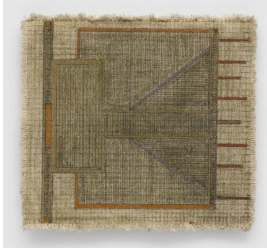

Deondre Davis *Driftglass*
Gordon Robichaux Apr 28–Jun 16, 2024

Suite 907

Left to Right:

Nevyrazimov, 2024, Found object, epoxy, artificial eyelashes, screws, 4 x 6.25 x 1.75 inches

The Star Pit, 2024, Pencil, colored pencil, and gouache on canvas, 8 x 5 inches

Aye and Gomorrah, 2024, Pencil, colored pencil, oil, gouache, epoxy, and copper wire on canvas, 7 x 8 inches

Lanya, 2024, Found object, epoxy, artificial eyelashes, nail, 9.75 x 1.125 x 1.125 inches

Rat Korga, 2024, Found object, epoxy, artificial eyelashes, nails, 8 x 5 x 2.25 inches

Rissa, 2024, Found object, epoxy, artificial eyelashes, nail, 4.75 x 1.125 x 1.125 inches

Life and Loves of Joe Dicontanzo, 2024, Pencil, colored pencil, oil, and gouache on canvas, 7 x 6 inches

Freaks, 2024, Found objects, epoxy, artificial eyelashes, screws, 2.5 x 2 x .375 inches each

Driftglass, 2024, Pencil, colored pencil, gouache, epoxy, and copper wire on canvas, 7 x 8 inches

Cal Svenson, 2024, Found object, epoxy, artificial eyelashes, nails, 3.5 x 2.75 x .625 inches

We In Some Strange Power's Employ Move on A Rigorous Line, 2024, Pencil, colored pencil, and gouache on canvas, 7 x 8 inches