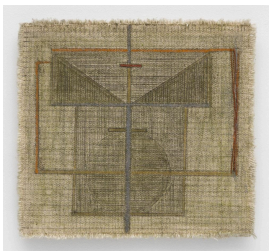

Captain Quirn, 2024, Found object, epoxy, artificial eyelashes, nail, 3.5 x 3.5 x 0.75 inches

Althea, 2024, Found object, epoxy, artificial eyelashes, screws, 7.5 x 2.5 x 0.75 inches

Mor Von Ray, 2024, Found objects, copper wire, epoxy, artificial eyelashes, screw, 12 x 2.5 x 0.75 inches

Aye and Gomorrah, 2024, Pencil, colored pencil, oil, gouache, epoxy, and copper wire on canvas, 7 x 8 inches

Lanya, 2024, Found object, epoxy, artificial eyelashes, nail, 9.75 x 1.125 x 1.125 inches

Rat Korga, 2024, Found object, epoxy, artificial eyelashes, nails, 8 x 5 x 2.25 inches

Rissa, 2024, Found object, epoxy, artificial eyelashes, nail, 4.75 x 1.125 x 1.125 inches

Life and Loves of Joe Dicontanzo, 2024, Pencil, colored pencil, oil, and gouache on canvas, 7 x 6 inches

Freaks, 2024, Found objects, epoxy, artificial eyelashes, screws, 2.5 x 2 x .375 inches each

Driftglass, 2024, Pencil, colored pencil, gouache, epoxy, and copper wire on canvas, 7 x 8 inches

Cal Svenson, 2024, Found object, epoxy, artificial eyelashes, nails, 3.5 x 2.75 x .625 inches

We In Some Strange Power's Employ Move on A Rigorous Line, 2024, Pencil, colored pencil, and gouache on canvas, 7 x 8 inches