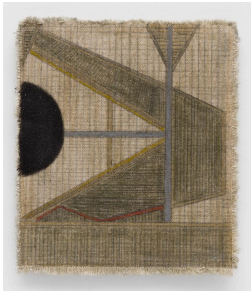

Deondre Davis *Driftglass*
Gordon Robichaux Apr 28–Jun 16, 2024

Suite 907

Left to Right:

Nevyrazimov, 2024, Found object, epoxy, artificial eyelashes, screws, 4 x 6.25 x 1.75 inches

The Star Pit, 2024, Pencil, colored pencil, and gouache on canvas, 8 x 5 inches

Captain Quirn, 2024, Found object, epoxy, artificial eyelashes, nail, 3.5 x 3.5 x 0.75 inches

Althea, 2024, Found object, epoxy, artificial eyelashes, screws, 7.5 x 2.5 x 0.75 inches

Mor Von Ray, 2024, Found objects, copper wire, epoxy, artificial eyelashes, screw, 12 x 2.5 x 0.75 inches

Aye and Gomorrah, 2024, Pencil, colored pencil, oil, gouache, epoxy, and copper wire on canvas, 7 x 8 inches

Lanya, 2024, Found object, epoxy, artificial eyelashes, nail, 9.75 x 1.125 x 1.125 inches

Rat Korga, 2024, Found object, epoxy, artificial eyelashes, nails, 8 x 5 x 2.25 inches

Rissa, 2024, Found object, epoxy, artificial eyelashes, nail, 4.75 x 1.125 x 1.125 inches

Life and Loves of Joe Dicontanzo, 2024, Pencil, colored pencil, oil, and gouache on canvas, 7 x 6 inches

Freaks, 2024, Found objects, epoxy, artificial eyelashes, screws, 2.5 x 2 x .375 inches each