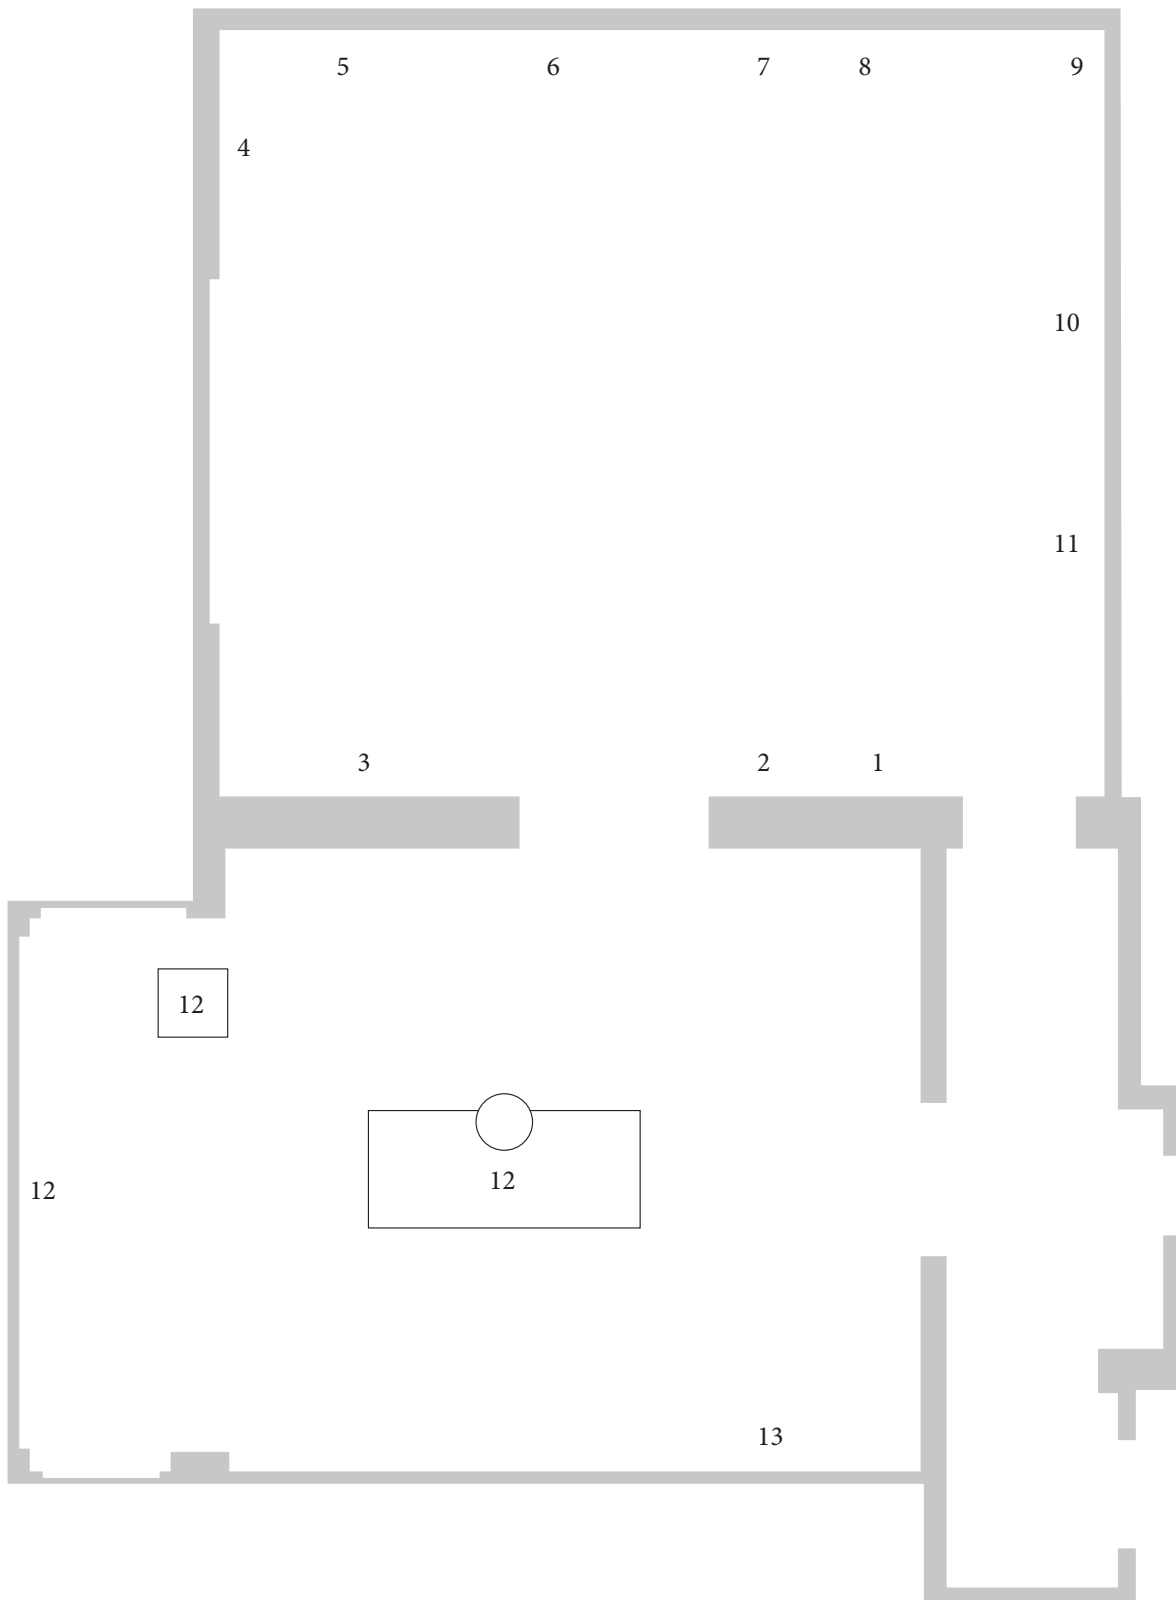

Angharad Williams
Berlin Straße
April 26 – June 8, 2024

Schiefe Zähne
Potsdamer Str. 103
10785 Berlin
info@schiefe-zaehne.com

Room 1

1/ *Origin nature destiny 5*, 2024

inkjet print on fine art paper, museum glass, custom frame, 44,7 x 53,7 cm

2/ *Origin nature destiny 4*, 2024

inkjet print on satin paper, museum glass, custom frame, 44,7 x 53,7 cm

3/ *1 + 1 + 1 + 1 + everyone (who are you when you're at home?)*, 2024

emulsion, pigment, acrylic, spray paint, tip-ex, oil pastel, graphite pencil, oil on canvas, 80 x 140 cm

4/ *1 + 1 + 1 + 1 + everyone (bathroom window)*, 2024

emulsion, pigment, acrylic, spray paint, tip-ex, oil on canvas, 275 x 140 cm

5/ *1 + 1 + 1 + 1 + everyone (truth is all there is)*, 2024

emulsion, pigment, acrylic, spray paint, oil ink marker on canvas, 275 x 140 cm

8/ *Origin nature destiny 3*, 2024

inkjet print on satin paper, museum glass, custom frame, 44,7 x 53,7 cm

9/ *Untitled (wand)*, 2024

cardboard, plastic tubing, fabric adhesive, volume fleece, cotton thread, elastic, sequin band, ribbon, rhinestones, tulle, 310 x 101 x 10 cm