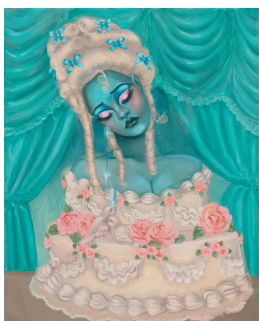

Emma Ainala
She Didn't Make it Through Bridalcore
2024
öljy kankaalle / oil on canvas
180 x 190 cm

Emma Ainala
Pigeon Promenade
2024
öljy kankaalle / oil on canvas
179 x 180 cm

Emma Ainala
Beautiful Princess Disease
2024
öljy kankaalle / oil on canvas
160 x 150 cm

Emma Ainala
Back in the Escape Room
2024
öljy kankaalle / oil on canvas
160 x 170 cm

Emma Ainala
I Am the Source
2024
öljy kankaalle / oil on canvas
50 x 40 cm

HELSINKI CONTEMPORARY

Bulevardi 10

FI-00120 Helsinki +358 9 2785301 info@helsinkicontemporary.com www.helsinkicontemporary.com

Emma Ainala
Powder Nap
2024
öljy kankaalle / oil on canvas
50 x 40 cm

Emma Ainala
I Bring Nothing to the Table
2024
öljy kankaalle / oil on canvas
50 x 40 cm

Emma Ainala
Girl Boss Dinner
2024
öljy kankaalle / oil on canvas
50 x 40 cm