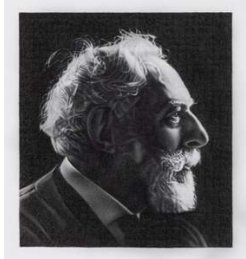

Dan Fischer

James Ensor, 2019

graphite on paper

4.375 x 4 inches (image)

15 x 11 inches (paper)

DF_7692