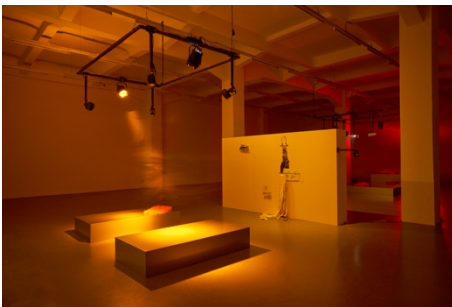

Installation view: Lila-Zoé Krauß – *[After her Destruction]*, Kunsthau Hamburg 2024, Photo: Antje Sauer

Installation view: Lila-Zoé Krauß – *[After her Destruction]*, Kunsthau Hamburg 2024, Photo: Antje Sauer