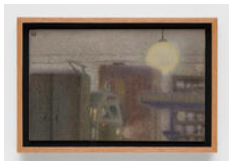

**Wojciech Bakowski**  
*Landscape with a Red Lamp*, 2024  
Pastel on cardboard  
25.3 × 30 cm (10 × 11 3/4 in.)

**Wojciech Bakowski**  
*The Loop with Lunch*, 2024  
Pastel on cardboard  
33 × 58 cm (13 × 22 7/8 in.)