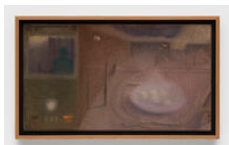

**Wojciech Bakowski**  
*Landscape with a Red Lamp*, 2024  
Pastel on cardboard  
25.3 × 30 cm (10 × 11 3/4 in.)

**Wojciech Bakowski**  
*The Loop with Lunch*, 2024  
Pastel on cardboard  
33 × 58 cm (13 × 22 7/8 in.)