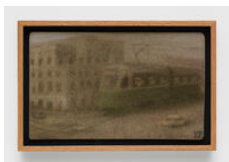

Wojciech Bakowski
Proportions of Memory, 2022
Charcoal on cardboard
50 x 70 cm (19 5/8 x 27 1/2 in.)

Wojciech Bakowski
Passenger Heads, 2022
Pastel on cardboard
23 x 37.5 cm (9 x 14 3/4 in.)