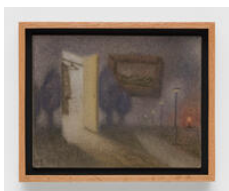

**Wojciech Bakowski**  
*Landscape with a Red Lamp*, 2024  
Pastel on cardboard  
25.3 × 30 cm (10 × 11 3/4 in.)

**Wojciech Bakowski**  
*The Loop with Lunch*, 2024  
Pastel on cardboard  
33 × 58 cm (13 × 22 7/8 in.)