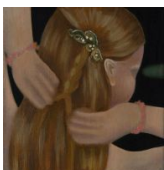

Johanna Seidel
Lisa, 2023
Oil on canvas
27 x 26 cm | 10 1/2 x 10 1/4 in
JOS_007