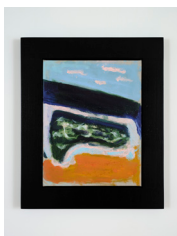

Emily Sundblad  
*Secrets and Waves*  
26.04.–13.07.2023

*Beach Scene, 2024*  
Oil on canvas  
100 × 275 × 2.5 cm  
(EMSU00079)

*Beach Scene, 2024*  
Oil and pastel on canvas  
56 × 100 × 2.5 cm  
(EMSU00082)

*Brighton Beach Scene, 2024*  
Oil and sand on canvas  
61 × 90 × 2.5 cm  
(EMSU00081)

*Journey through Rouen, 2024*  
Oil on canvas, artist frame  
53 × 43 × 3 cm  
(EMSU00083)

*I'm your Man, 2024*  
Oil on canvas, artist frame  
60 × 58 × 4 cm  
(EMSU00084)

*Playhouse, 2024*  
Oil on canvas, artist frame  
55 × 48 × 4 cm  
(EMSU00085)

*Le Chapeau, 2024*  
Oil on canvas, artist frame  
67 × 59 × 4 cm  
(EMSU00086)

*Untitled, 2024*  
Oil on canvas, artist frame  
51.5 × 45 × 4 cm  
(EMSU00087)

*Untitled (Secret Beach), 2024*  
Oil and sand on canvas  
28 × 35.5 × 2.5 cm  
(EMSU00088)

*Untitled (Ocean Road Beach), 2024*  
Oil and sand on canvas  
28 × 35.5 × 2.5 cm  
(EMSU00089)

*Untitled (Ocean Road Beach), 2024*  
Oil and sand on canvas, artist frame  
49 × 40 × 3.5 cm  
(EMSU00090)