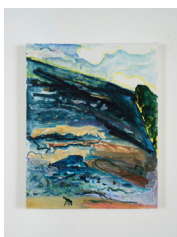

Emily Sundblad  
*Secrets and Waves*  
26.04.–13.07.2023

*Beach Scene, 2024*  
Oil on canvas  
100 × 275 × 2.5 cm  
(EMSU00079)

*Beach Scene, 2024*  
Oil and pastel on canvas  
56 × 100 × 2.5 cm  
(EMSU00082)

*Brighton Beach Scene, 2024*  
Oil and sand on canvas  
61 × 90 × 2.5 cm  
(EMSU00081)

*Journey through Rouen, 2024*  
Oil on canvas, artist frame  
53 × 43 × 3 cm  
(EMSU00083)

*I'm your Man, 2024*  
Oil on canvas, artist frame  
60 × 58 × 4 cm  
(EMSU00084)

*Playhouse, 2024*  
Oil on canvas, artist frame  
55 × 48 × 4 cm  
(EMSU00085)

*Le Chapeau, 2024*  
Oil on canvas, artist frame  
67 × 59 × 4 cm  
(EMSU00086)

*Untitled, 2024*  
Oil on canvas, artist frame  
51.5 × 45 × 4 cm  
(EMSU00087)