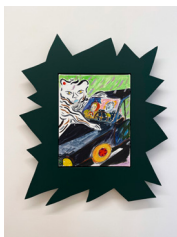

*Brighton Beach Scene, 2024*  
Oil and sand on canvas  
61 × 90 × 2.5 cm  
(EMSU00081)

*Journey through Rouen, 2024*  
Oil on canvas, artist frame  
53 × 43 × 3 cm  
(EMSU00083)

*I'm your Man, 2024*  
Oil on canvas, artist frame  
60 × 58 × 4 cm  
(EMSU00084)

*Playhouse, 2024*  
Oil on canvas, artist frame  
55 × 48 × 4 cm  
(EMSU00085)

*Le Chapeau, 2024*  
Oil on canvas, artist frame  
67 × 59 × 4 cm  
(EMSU00086)

*Untitled, 2024*  
Oil on canvas, artist frame  
51.5 × 45 × 4 cm  
(EMSU00087)