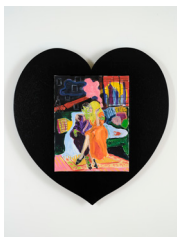

Emily Sundblad  
*Secrets and Waves*  
26.04.–13.07.2023

*Beach Scene, 2024*  
Oil on canvas  
100 × 275 × 2.5 cm  
(EMSU00079)

*Beach Scene, 2024*  
Oil and pastel on canvas  
56 × 100 × 2.5 cm  
(EMSU00082)

*Brighton Beach Scene, 2024*  
Oil and sand on canvas  
61 × 90 × 2.5 cm  
(EMSU00081)

*Journey through Rouen, 2024*  
Oil on canvas, artist frame  
53 × 43 × 3 cm  
(EMSU00083)

*I'm your Man, 2024*  
Oil on canvas, artist frame  
60 × 58 × 4 cm  
(EMSU00084)