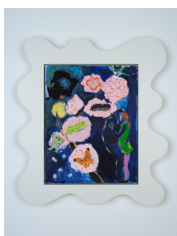

Emily Sundblad  
*Secrets and Waves*  
26.04.–13.07.2023

*Beach Scene, 2024*  
Oil on canvas  
100 × 275 × 2.5 cm  
(EMSU00079)

*Beach Scene, 2024*  
Oil and pastel on canvas  
56 × 100 × 2.5 cm  
(EMSU00082)

*Brighton Beach Scene, 2024*  
Oil and sand on canvas  
61 × 90 × 2.5 cm  
(EMSU00081)

*Journey through Rouen, 2024*  
Oil on canvas, artist frame  
53 × 43 × 3 cm  
(EMSU00083)

*I'm your Man, 2024*  
Oil on canvas, artist frame  
60 × 58 × 4 cm  
(EMSU00084)

*Playhouse, 2024*  
Oil on canvas, artist frame  
55 × 48 × 4 cm  
(EMSU00085)

*Le Chapeau, 2024*  
Oil on canvas, artist frame  
67 × 59 × 4 cm  
(EMSU00086)

*Untitled, 2024*  
Oil on canvas, artist frame  
51.5 × 45 × 4 cm  
(EMSU00087)