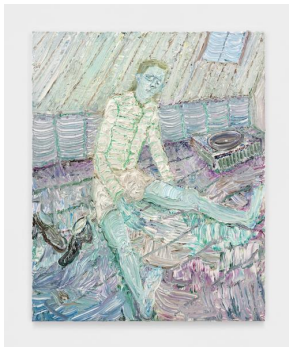

Marenne Welten: Until Someone Finds You

5538 Santa Monica Blvd ▪ June 1 - July 6, 2024

He Looks Like Him but He is Not

2024

Oil on canvas

21 $\frac{3}{4}$ "h x 19 $\frac{3}{4}$ "w (55 x 50cm)

Record Player

2024

Oil on canvas

59"h x 47 $\frac{1}{4}$ "w (150 x 120cm)

Sisters

2024

Oil on canvas

39 $\frac{3}{8}$ "h x 31 $\frac{1}{2}$ "w (100 x 80cm)

Silhouette

2024