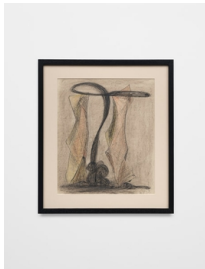

45.2 x 38.1 cm

Framed: 22 1/2 x 19 3/4 in

57.15 x 50.16 cm

(AK-D44-06)

Adaline Kent

Cascade from the Mountain Series, 1944

Ink and crayon on paper

16 x 14 in

40.6 x 35.6 cm

Framed: 22 1/2 x 19 3/4 in

57.15 x 50.16 cm

(AK-D44-03)

Adaline Kent

Cascade from the Mountain Series, 1944

Ink, graphite, and crayon on paper

16 x 14 in