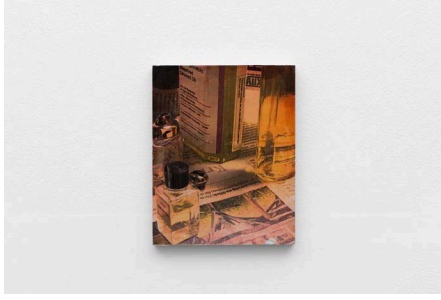

SWEETWATER,

Sofia Defino Leiby
10.08.23, 2024
Mixed media on artist panel

11 ¹³/₁₆ x 15 ³/₄ in
30 x 40 cm

Sofia Defino Leiby
Untitled, 2024
Collage, acrylic, oil, shellac on artist panel

11 ¹³/₁₆ x 7 ⁷/₈ in
30 x 20 cm

Sofia Defino Leiby
Guilt Carries the Deed, 2024
Collage and oil paint on artist panel

7 ⁷/₈ x 11 ⁵/₈ in
20 x 29.5 cm

Sofia Defino Leiby
Peonies, 2024
Collage and silkscreen on canvas

14 ⁵/₈ x 21 ¹/₄ in
37 x 54 cm

Sofia Defino Leiby
Tarts, 2024
Oil on canvas

13 x 14 ¹⁵/₁₆ in
33 x 38 cm

SWEETWATER,

Sofia Defino Leiby
Close-up bottle scene, 2024
Collage on panel, pen

10 x 7 $\frac{7}{8}$ in
25.5 x 20 cm

Sofia Defino Leiby
Happier than Ever, 2024
Oil on antique linen