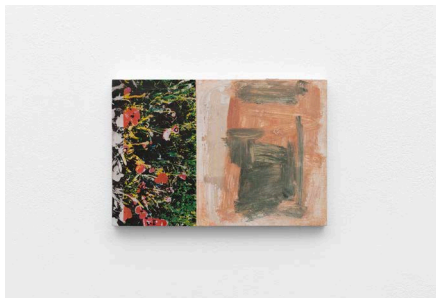

SWEETWATER,

Sofia Defino Leiby
10.08.23, 2024
Mixed media on artist panel

11 ¹³/₁₆ x 15 ³/₄ in
30 x 40 cm

Sofia Defino Leiby
Untitled, 2024
Collage, acrylic, oil, shellac on artist panel

11 ¹³/₁₆ x 7 ⁷/₈ in
30 x 20 cm

Sofia Defino Leiby
Guilt Carries the Deed, 2024
Collage and oil paint on artist panel

7 ⁷/₈ x 11 ⁵/₈ in
20 x 29.5 cm

Sofia Defino Leiby
Peonies, 2024
Collage and silkscreen on canvas

14 ⁵/₈ x 21 ¹/₄ in
37 x 54 cm

Sofia Defino Leiby
Tarts, 2024
Oil on canvas

13 x 14 ¹⁵/₁₆ in
33 x 38 cm

SWEETWATER,

Sofia Defino Leiby
Close-up bottle scene, 2024
Collage on panel, pen

10 x 7 $\frac{7}{8}$ in
25.5 x 20 cm

Sofia Defino Leiby
Happier than Ever, 2024
Oil on antique linen

Sofia Defino Leiby
Domestic Scene, 2024
Four color screenprint
on Rives BFK

Paper:
15 x 19 $\frac{1}{4}$ in
38 x 49 cm

Frame:
16 $\frac{3}{8}$ x 20 $\frac{7}{8}$ in
41.5 x 53 cm

SWEETWATER,

Sofia Defino Leiby