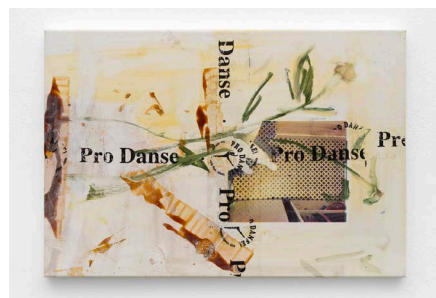

SWEETWATER,

Sofia Defino Leiby
10.08.23, 2024
Mixed media on artist panel

11 ¹³/₁₆ x 15 ³/₄ in
30 x 40 cm

Sofia Defino Leiby
Untitled, 2024
Collage, acrylic, oil, shellac on artist panel

11 ¹³/₁₆ x 7 ⁷/₈ in
30 x 20 cm

Sofia Defino Leiby
Guilt Carries the Deed, 2024
Collage and oil paint on artist panel

7 ⁷/₈ x 11 ⁵/₈ in
20 x 29.5 cm

Sofia Defino Leiby
Peonies, 2024
Collage and silkscreen on canvas

14 ⁵/₈ x 21 ¹/₄ in
37 x 54 cm

Sofia Defino Leiby
Tarts, 2024
Oil on canvas

13 x 14 ¹⁵/₁₆ in
33 x 38 cm

SWEETWATER,

Sofia Defino Leiby
Close-up bottle scene, 2024
Collage on panel, pen

10 x 7 $\frac{7}{8}$ in
25.5 x 20 cm

Sofia Defino Leiby
Happier than Ever, 2024
Oil on antique linen

Sofia Defino Leiby
Domestic Scene, 2024
Four color screenprint
on Rives BFK

Paper:
15 x 19 $\frac{1}{4}$ in
38 x 49 cm

Frame:
16 $\frac{3}{8}$ x 20 $\frac{7}{8}$ in
41.5 x 53 cm

SWEETWATER,

Sofia Defino Leiby