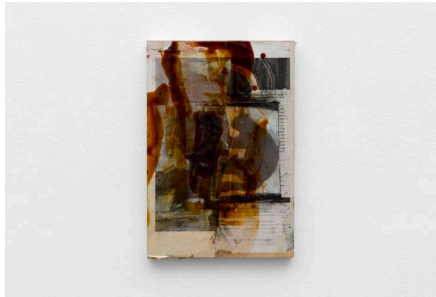

SWEETWATER,

Sofia Defino Leiby
10.08.23, 2024
Mixed media on artist panel

11 ¹³/₁₆ x 15 ³/₄ in
30 x 40 cm

Sofia Defino Leiby
Untitled, 2024
Collage, acrylic, oil, shellac on artist panel

11 ¹³/₁₆ x 7 ⁷/₈ in
30 x 20 cm

Sofia Defino Leiby
Guilt Carries the Deed, 2024
Collage and oil paint on artist panel

7 ⁷/₈ x 11 ⁵/₈ in
20 x 29.5 cm

Sofia Defino Leiby
Peonies, 2024
Collage and silkscreen on canvas

14 ⁵/₈ x 21 ¹/₄ in
37 x 54 cm

Sofia Defino Leiby
Tarts, 2024
Oil on canvas

13 x 14 ¹⁵/₁₆ in
33 x 38 cm

SWEETWATER,

Sofia Defino Leiby
Close-up bottle scene, 2024
Collage on panel, pen

10 x 7 $\frac{7}{8}$ in
25.5 x 20 cm

Sofia Defino Leiby
Happier than Ever, 2024
Oil on antique linen

Sofia Defino Leiby
Domestic Scene, 2024
Four color screenprint
on Rives BFK

Paper:
15 x 19 $\frac{1}{4}$ in
38 x 49 cm

Frame:
16 $\frac{3}{8}$ x 20 $\frac{7}{8}$ in
41.5 x 53 cm

SWEETWATER,

Sofia Defino Leiby