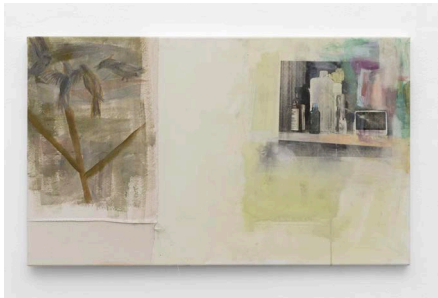

SWEETWATER,

Sofia Defino Leiby
10.08.23, 2024
Mixed media on artist panel

11 ¹³/₁₆ x 15 ³/₄ in
30 x 40 cm

Sofia Defino Leiby
Untitled, 2024
Collage, acrylic, oil, shellac on artist panel

11 ¹³/₁₆ x 7 ⁷/₈ in
30 x 20 cm

Sofia Defino Leiby
Guilt Carries the Deed, 2024
Collage and oil paint on artist panel

7 ⁷/₈ x 11 ⁵/₈ in
20 x 29.5 cm

Sofia Defino Leiby
Peonies, 2024
Collage and silkscreen on canvas

14 ⁵/₈ x 21 ¹/₄ in
37 x 54 cm

Sofia Defino Leiby
Tarts, 2024
Oil on canvas

13 x 14 ¹⁵/₁₆ in
33 x 38 cm

SWEETWATER,

Sofia Defino Leiby
Close-up bottle scene, 2024
Collage on panel, pen

10 x 7 $\frac{7}{8}$ in
25.5 x 20 cm

Sofia Defino Leiby
Happier than Ever, 2024
Oil on antique linen

15 $\frac{3}{4}$ x 19 $\frac{3}{4}$ in
40 x 50 cm

Sofia Defino Leiby
The Ground Is Still Wet, But I Never See It Rain, 2024
Acrylic, screen print, oil on fabric

18 $\frac{7}{8}$ x 31 $\frac{7}{8}$ in
48 x 81 cm