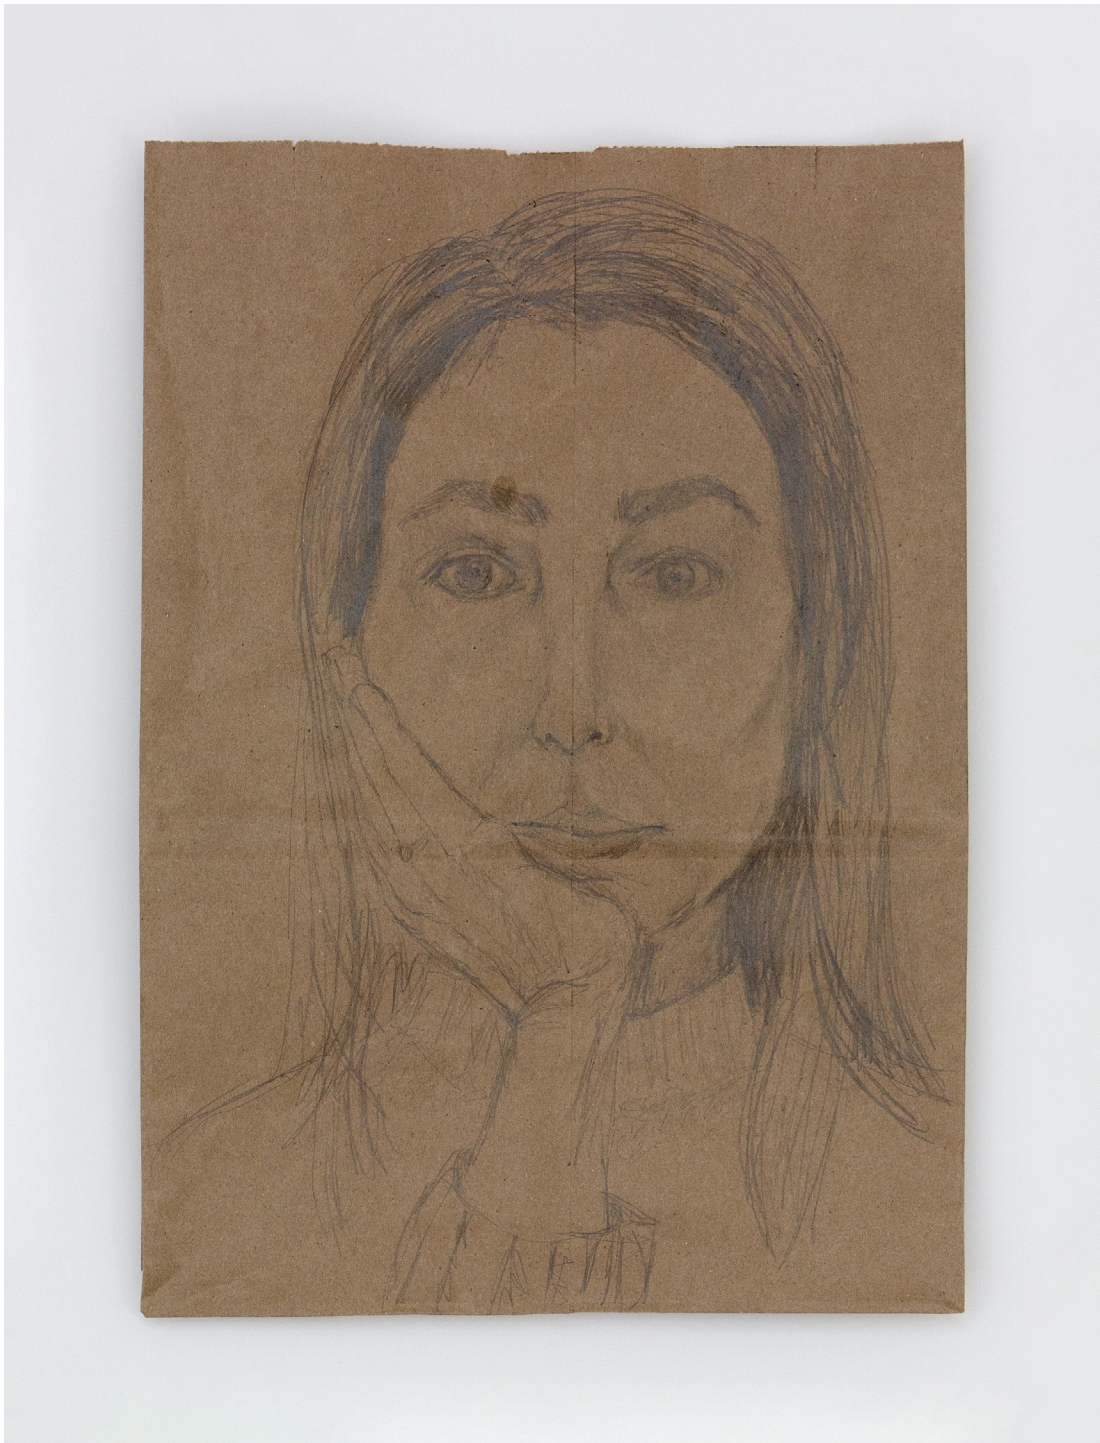

Shoot for the Stars

Joshua Abelow
Paula Brunner Abelow
Tisch Abelow
Katya Kirilloff
Lev Lazarus

April 20–June 29, 2024

Katya Kirilloff
Vampire Boy, 2023
Gouache on paper
16 x 12 inches
18.25 x 14.3125 inches (Framed)

SWANSON KUBALL PRESENTS

SHOOT FOR THE STARS

Starring

JOSHUA PAULA TISCH KATYA LEV
ABELOW BRUNNER ABELOW KIRILLOFF LAZARUS

Joshua Abelow
Shoot for the Stars, 2024
Poster
30 x 20 inches

Joshua Abelow
H-Man, 2024
Oil on linen
24 x 12 inches

Lev Lazarus
Hot Head, 2024
Pencil and marker on paper
10 x 8 inches

Katya Kirilloff
Self-Portrait, 2024
Graphite on brown paper bag
17 x 12 inches

Lev Lazarus
Two Heads, No Bodies, 2021
Pencil and marker on paper
8.5 x 11 inches