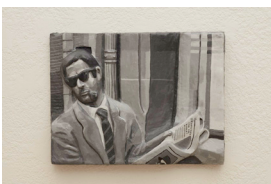

Daniel Taylor
Railings, 2024
Styrofoam, papier-mâché, oil-based house paint
23.5 x 31 x 4 in. (60 x 79 x 10 cm)

Daniel Taylor
Stake Out, 2024
Styrofoam, papier-mâché, oil-based house paint
23.5 x 31 x 4 in. (60 x 79 x 10 cm)

Daniel Taylor
Gazette, 2024
Styrofoam, papier-mâché, oil-based house paint
23.5 x 31 x 4 in. (60 x 79 x 10 cm)

Daniel Taylor
Smoking in Bed, 2024
Styrofoam, papier-mâché, oil-based house paint
23.5 x 31 x 4 in. (60 x 79 x 10 cm)