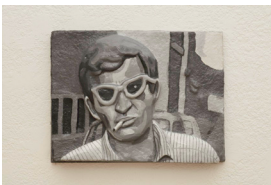

Daniel Taylor
I've Had Enough, 2024
Styrofoam, papier-mâché, oil-based house paint
23.5 x 31 x 4 in. (60 x 79 x 10 cm)