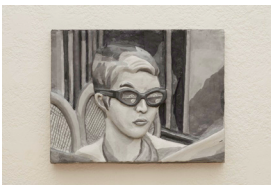

Daniel Taylor
Rendezvous, 2024
Styrofoam, papier-mâché, oil-based house paint
23.5 x 31 x 4 in. (60 x 79 x 10 cm)