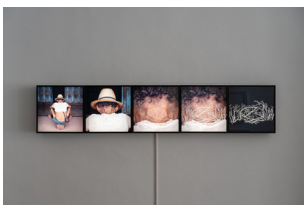

People without Names (Afghanistan), 1989
Two light boxes with color transparency
and eleven mirrors
Lightboxes 103 x 103 x 13.4 cm each;
mirrors: 25.3 x 25.3 x 3.2 cm each
Unique AP

The Body is the Map, 1990
Five lightboxes with color transparencies
50.8 x 50.8 x 12.7 cm each; 50.8 x 254 x
12.7 cm overall dimensions
Ed. 2/3 + 2 AP