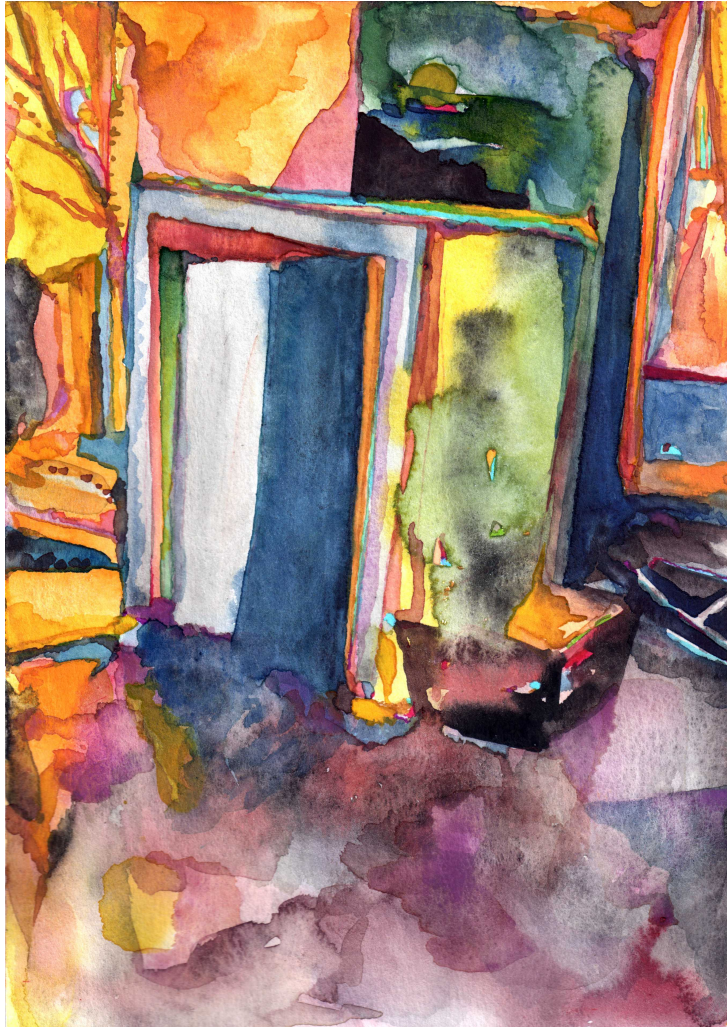

The Green Gallery East

1500 N Farwell Ave
Milwaukee, WI 53202

The Fence Around the Ladies' Jail, 2011

Santiago Cucullu

latex paint

28 x 10 feet

Two-Sided Remnant Painting No. 1, 2011

Santiago Cucullu

artist tape, latex paint on cardboard

32 x 40 inches

Wyannie Look-Alike Punk Girl Dancing at The Outhouse, 2011

Santiago Cucullu

adhesive vinyl

7 ¾ x 8 feet (dimensions variable)

615 West Keefe Ave in Spring, 2011

Santiago Cucullu

serigraph on cardboard

18 x 23 ¼ inches

Kiss Me Deadly, Waiting for the Band to Play, 2011

Santiago Cucullu

watercolor on paper, framed

6 ½ x 9 ¼ inches

Basement Entrance, 2011

Santiago Cucullu

watercolor on paper, framed

6 ½ x 9 ¼ inches