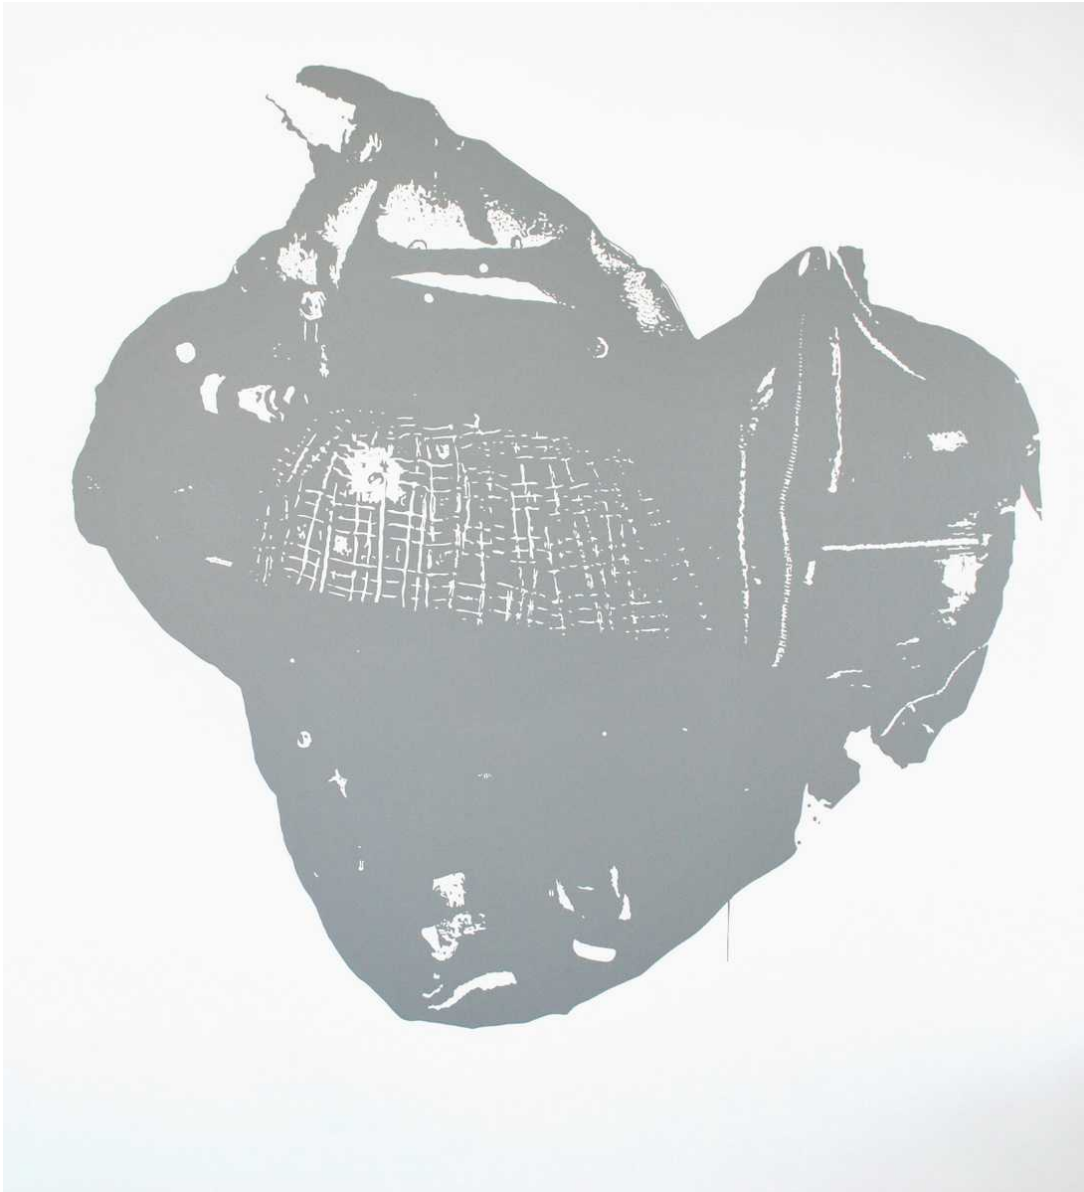

The Green Gallery East

1500 N Farwell Ave
Milwaukee, WI 53202

The Fence Around the Ladies' Jail, 2011

Santiago Cucullu

latex paint

28 x 10 feet

Two-Sided Remnant Painting No. 1, 2011

Santiago Cucullu

artist tape, latex paint on cardboard

32 x 40 inches

Wyannie Look-Alike Punk Girl Dancing at The Outhouse, 2011

Santiago Cucullu

adhesive vinyl

7 ¾ x 8 feet (dimensions variable)

615 West Keefe Ave in Spring, 2011

Santiago Cucullu

serigraph on cardboard

18 x 23 ¼ inches

Kiss Me Deadly, Waiting for the Band to Play, 2011

Santiago Cucullu

watercolor on paper, framed

6 ½ x 9 ¼ inches

Basement Entrance, 2011

Santiago Cucullu

watercolor on paper, framed

6 ½ x 9 ¼ inches