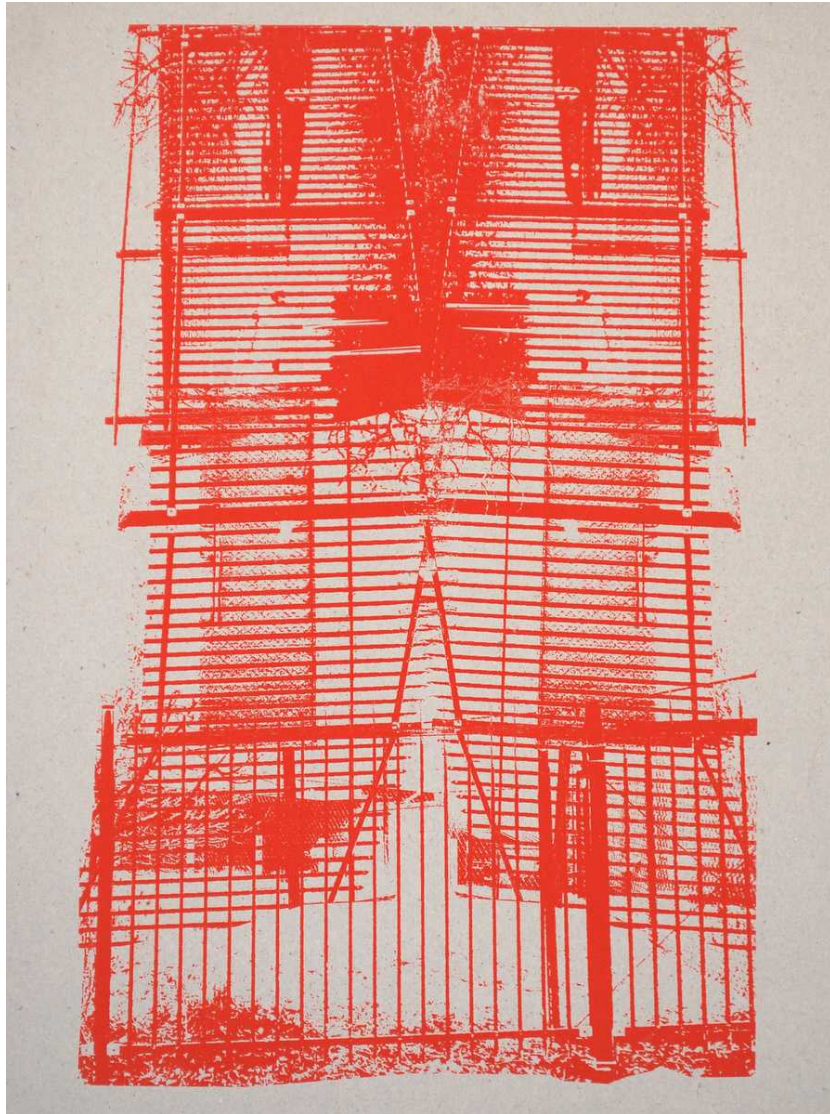

The Green Gallery East

1500 N Farwell Ave
Milwaukee, WI 53202

The Fence Around the Ladies' Jail, 2011

Santiago Cucullu

latex paint

28 x 10 feet

Two-Sided Remnant Painting No. 1, 2011

Santiago Cucullu

artist tape, latex paint on cardboard

32 x 40 inches

Wyannie Look-Alike Punk Girl Dancing at The Outhouse, 2011

Santiago Cucullu

adhesive vinyl

7 ¾ x 8 feet (dimensions variable)

615 West Keefe Ave in Spring, 2011

Santiago Cucullu

serigraph on cardboard

18 x 23 ¼ inches

Kiss Me Deadly, Waiting for the Band to Play, 2011

Santiago Cucullu

watercolor on paper, framed

6 ½ x 9 ¼ inches

Basement Entrance, 2011

Santiago Cucullu

watercolor on paper, framed

6 ½ x 9 ¼ inches