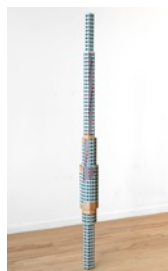

PAINTING / SCULPTURE

Peter Halley and Stephanie Gonzalez-Turner

June 2 – July 28, 2024

'T' Space Gallery
125 ½ Round Lake Road
Rhinebeck, NY 12572

Wall painting by Peter Halley

Latex and fluorescent acrylic paint on wall
Various dimensions

Sculpture by Steph Gonzalez-Turner

Pole (01), 2023
Plywood parquetry with acrylic paint, dye and ink
48 x 4.5 inches

Pole (02), 2024
Plywood parquetry with acrylic paint, dye and ink
38 x 4.5 x 2.5 inches

Pole (03), 2024
Plywood parquetry with acrylic paint, dye and ink
74.5 x 6.5 inches

Pole (04), 2024
Plywood parquetry with acrylic paint, dye and ink
78 x 5 inches

Drop Night, 2023
Half rounds, plywood, ink, found rock
24 x 12 x 9 inches