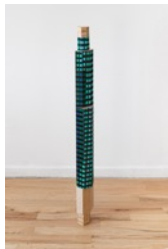

PAINTING / SCULPTURE

Peter Halley and Stephanie Gonzalez-Turner

June 2 – July 28, 2024

'T' Space Gallery
125 ½ Round Lake Road
Rhinebeck, NY 12572

Wall painting by Peter Halley

Latex and fluorescent acrylic paint on wall
Various dimensions

Sculpture by Steph Gonzalez-Turner

Pole (01), 2023
Plywood parquetry with acrylic paint, dye and ink
48 x 4.5 inches

Pole (02), 2024
Plywood parquetry with acrylic paint, dye and ink
38 x 4.5 x 2.5 inches

Pole (03), 2024
Plywood parquetry with acrylic paint, dye and ink
74.5 x 6.5 inches

Pole (04), 2024
Plywood parquetry with acrylic paint, dye and ink
78 x 5 inches

Drop Night, 2023
Half rounds, plywood, ink, found rock
24 x 12 x 9 inches