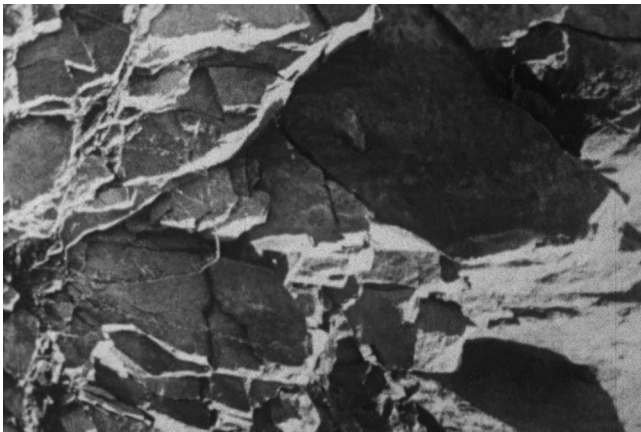

Toshio Matsumoto
Everything Visible is Empty, 1975
16mm, colour, sound
8:00 min

Toshio Matsumoto
Nishijin, 1961
35mm, B&W, sound
16:00 min

Toshio Matsumoto
The Song of Stone, 1963
16mm, B&W, sound
24:00 min