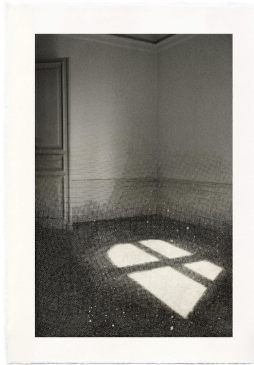

# sharp projects

Simona Popovic

The Presence Between Light

May 24 - June 28, 2024

The Presence of Light #1, 2024

Archival pigment print merged, Copper plate etching

Cotton paper - Arches paper

Edition: 35 / AP: 1

50 x 32 cm

56 x 38 cm (including frame)

Before there was Light #4, 2024

Photogravure polymer plate, oil paint

Edition: 1 (Unique)

45 x 36 cm

52 x 42 cm (including frame)

25.000 DKK / 3.400 €