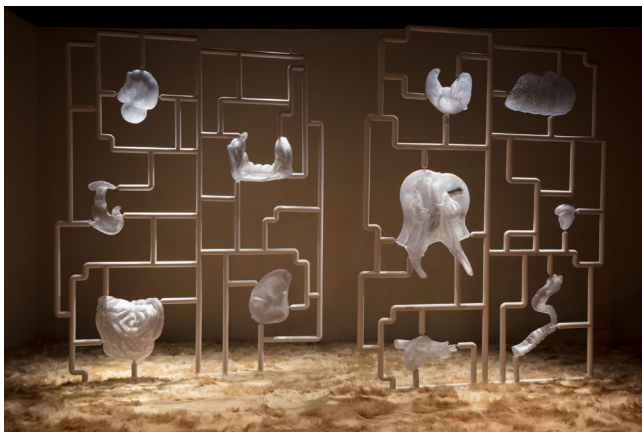

Empty Gallery
3 Yue Fung Street
18th & 19th Floor
Tin Wan, Hong Kong

Mother is A Woman

Jes Fan

March 27 - June 2, 2018

Jes Fan
Mother Is A Woman, 2018
Video, color
4:26 min

Jes Fan
Diagram I, 2018
Aqua Resin, Epoxy, Aluminum, Glass, Fiberglass
109 x 218 x 50 cm

Jes Fan
Diagram III, 2018
Aqua resin, mirror and silicone
56 x 56 x 25 cm

Jes Fan
Diagram IV, 2018
Aqua resin, mirror and silicone
53 x 53 x 28 cm

Jes Fan
Forniphilia I, 2018
Aqua resin, fiberglass, pigment, plywood and
artificial fur
38 x 35 x 20 cm

Jes Fan
Visible Woman, 2018
3D printed resin, PPE pipes and pigments Diptych,
152 x 196 x 15 cm