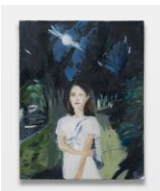

Mari Eastman
Paula in the moonlight, 2022
oil on canvas
14h x 11w in
35.56h x 27.94w cm
MEA-22-03