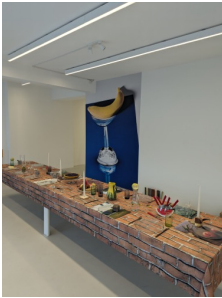

Kadel Willborn

Birkenstraße 3
D-40233 Düsseldorf

info@kadelwillborn.de
www.kadel-willborn.de

Kathrin Sonntag

Say Cheese!, 2023

10x inkjet prints, 1x print on cotton fabric, 1x latex print on wallpaper, wood table, wax, glass, metal, plastic, egg shells, silicone, stone, ceramic, brass, water
dimensions wallpaper: 300 x 203 cm
dimensions table: 480 x 90 x 75 cm