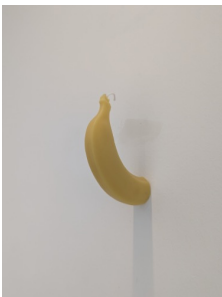

Kadel Willborn

Birkenstraße 3
D-40233 Düsseldorf

info@kadelwillborn.de
www.kadel-willborn.de

Kathrin Sonntag

Say Cheese!, 2023

10x inkjet prints, 1x print on cotton fabric, 1x latex print on wallpaper, wood table, wax, glass, metal, plastic, egg shells, silicone, stone, ceramic, brass, water
dimensions wallpaper: 300 x 203 cm
dimensions table: 480 x 90 x 75 cm

Untitled, 2023

bench, wood, inkjet print
248 x 140 x 42 cm

Untitled, 2023
beeswax candle
14 x 2 x 10 cm

Subject, 2021
copper, stone
60 x 42 x 37 cm

Kadel Willborn

Birkenstraße 3
D-40233 Düsseldorf

info@kadelwillborn.de
www.kadel-willborn.de