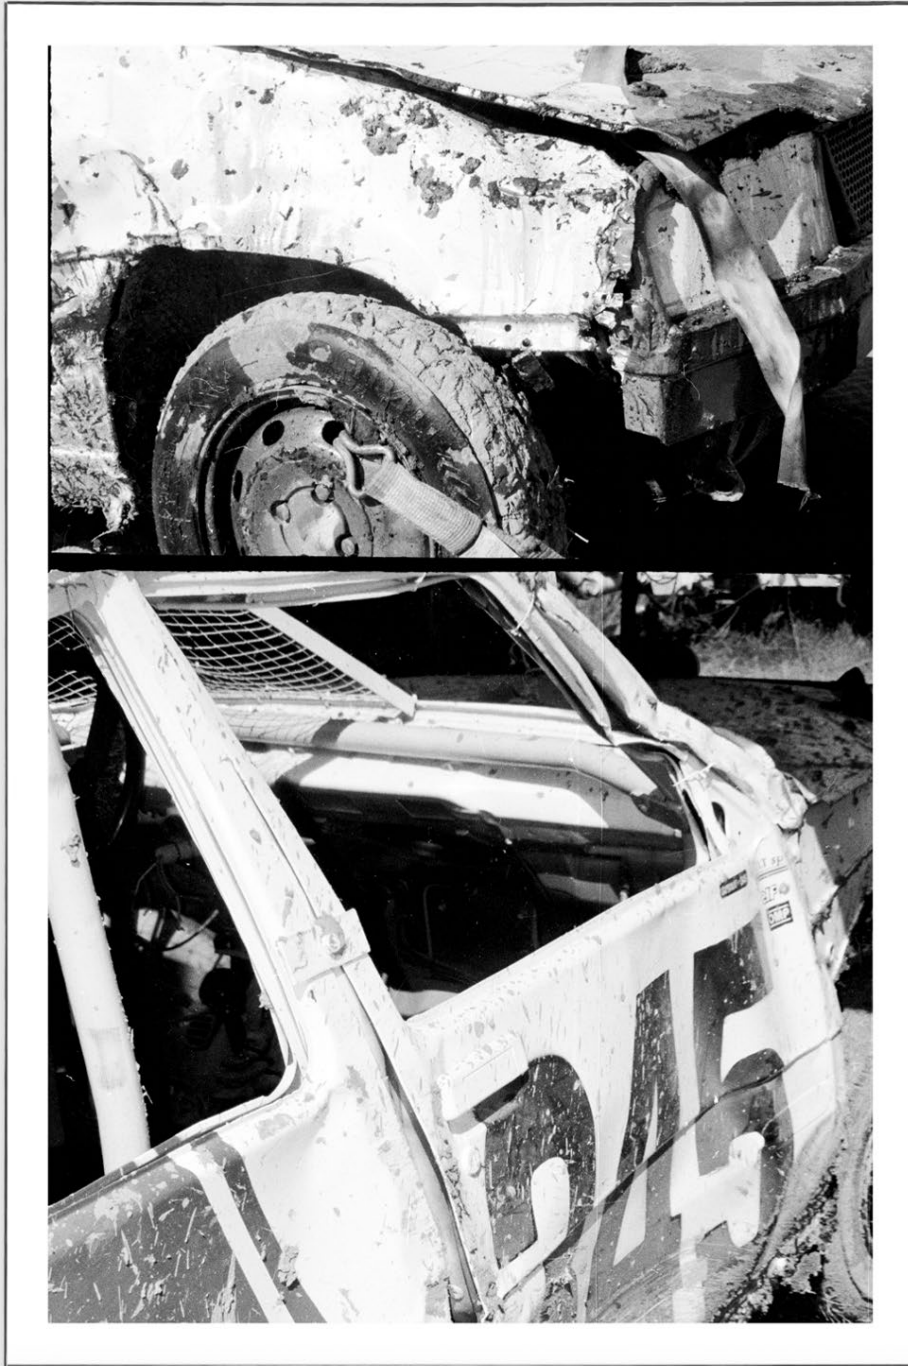

KELLY TISSOT

Youth / Bows, bones and ribbons II, 2024

Digital fine art print on canvas, raw steel

64 1/2 x 43 x 2 in / 163,8 x 109,2 x 5,1 cm

Image courtesy of the artist and Tara Downs, New York.