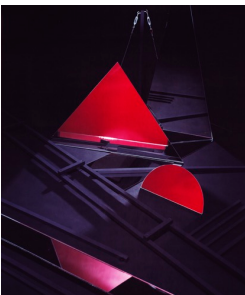

Construct PC VI, 1982
polacolor photograph, 60,96
x 50,8 cm
24 x 20 in