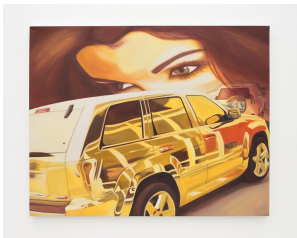

TS2401

Tasneem Sarkez

24 Karat, 2024

Oil on canvas

35 7/8 x 45 1/4 x 2 in | 91 x 115 cm