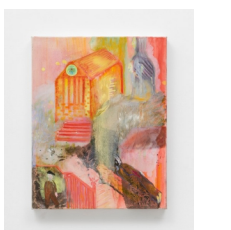

The approach

Okiki Akinfe

Your my favourite, Joe, 2024
Oil on linen
180 x 200 cm
70 7/8 x 78 3/4 in.
(AP-AKINO-00001)

Areena Ang

I, I, I, I, I..., 2024
Charcoal, acrylic, oil on canvas
140 x 250 cm
55 1/8 x 98 7/16 in.
(AP-ANGAR-00001)

Alex Margo Arden

Perfume said to have belonged to Amy Winehouse, 2024
Odour, timed dispenser

20.2 x 7.9 x 6.7 cm
7 15/16 x 3 1/8 x 2 5/8 in.
Edition of 3 plus 2 artist's proofs (#1/3)
(AP-ARDEA-00002)

Alex Margo Arden

Shoes said to have belonged to Amy Winehouse [III], 2024
Oil on canvas
40.8 x 40.8 cm
16 1/16 x 16 1/16 in.
(AP-ARDEA-00001)

Anderson Borba

Selfie, 2024
Wood, wood stain, wood paint, paper, oil stick, oil paint,
lacquer, wax, and gilt cream
95 x 27 x 76 cm
37 3/8 x 10 5/8 x 29 15/16 in.
(AP-BORBA-00002)

Gal Schindler

No Explanations, 2024

Oil on wood
120 x 180 cm
47 1/4 x 70 7/8 in.
(AP-SCHIG-00002)

Gal Schindler

Lighter, 2024

Watercolour on paper
Framed:
52.8 x 45 x 3.3 cm
20 13/16 x 17 3/4 x 1 5/16 in.
Unframed:
31 x 23 cm
12 3/16 x 9 1/16 in.
(AP-SCHIG-00001)