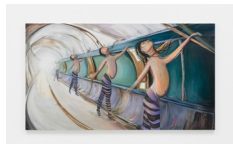

The approach

Okiki Akinfe

Your my favourite, Joe, 2024
Oil on linen
180 x 200 cm
70 7/8 x 78 3/4 in.
(AP-AKINO-00001)

Areena Ang

I, I, I, I, I..., 2024
Charcoal, acrylic, oil on canvas
140 x 250 cm
55 1/8 x 98 7/16 in.
(AP-ANGAR-00001)

Alex Margo Arden

Perfume said to have belonged to Amy Winehouse, 2024
Odour, timed dispenser

20.2 x 7.9 x 6.7 cm
7 15/16 x 3 1/8 x 2 5/8 in.
Edition of 3 plus 2 artist's proofs (#1/3)
(AP-ARDEA-00002)

Alex Margo Arden

Shoes said to have belonged to Amy Winehouse [III], 2024
Oil on canvas
40.8 x 40.8 cm
16 1/16 x 16 1/16 in.
(AP-ARDEA-00001)

Anderson Borba

Selfie, 2024
Wood, wood stain, wood paint, paper, oil stick, oil paint,
lacquer, wax, and gilt cream
95 x 27 x 76 cm
37 3/8 x 10 5/8 x 29 15/16 in.
(AP-BORBA-00002)