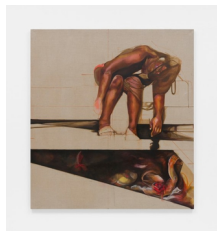

The approach

Okiki Akinfe

Your my favourite, Joe, 2024
Oil on linen
180 x 200 cm
70 7/8 x 78 3/4 in.
(AP-AKINO-00001)

Areena Ang

I, I, I, I, I..., 2024
Charcoal, acrylic, oil on canvas
140 x 250 cm
55 1/8 x 98 7/16 in.
(AP-ANGAR-00001)

Alex Margo Arden

Perfume said to have belonged to Amy Winehouse, 2024
Odour, timed dispenser

20.2 x 7.9 x 6.7 cm
7 15/16 x 3 1/8 x 2 5/8 in.
Edition of 3 plus 2 artist's proofs (#1/3)
(AP-ARDEA-00002)

Alex Margo Arden

Shoes said to have belonged to Amy Winehouse [III], 2024
Oil on canvas
40.8 x 40.8 cm
16 1/16 x 16 1/16 in.
(AP-ARDEA-00001)

Anderson Borba

Selfie, 2024
Wood, wood stain, wood paint, paper, oil stick, oil paint,
lacquer, wax, and gilt cream
95 x 27 x 76 cm
37 3/8 x 10 5/8 x 29 15/16 in.
(AP-BORBA-00002)