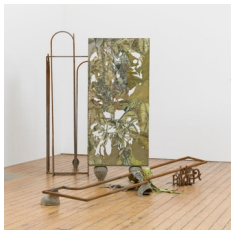

The approach

Nour Jaouda

Where the fig tree cannot be fenced, 2023

Fabric dye and pigment on canvas, steel, cement, ceramic
Dimensions variable
(AP-JAOUN-00001)