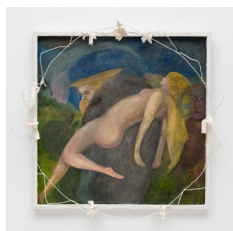

Alex Margo Arden

Perfume said to have belonged to Amy Winehouse, 2024
Odour, timed dispenser

20.2 x 7.9 x 6.7 cm
7 15/16 x 3 1/8 x 2 5/8 in.
Edition of 3 plus 2 artist's proofs (#1/3)
(AP-ARDEA-00002)

Alex Margo Arden

Shoes said to have belonged to Amy Winehouse [III], 2024
Oil on canvas
40.8 x 40.8 cm
16 1/16 x 16 1/16 in.
(AP-ARDEA-00001)

Anderson Borba

Selfie, 2024
Wood, wood stain, wood paint, paper, oil stick, oil paint,
lacquer, wax, and gilt cream
95 x 27 x 76 cm
37 3/8 x 10 5/8 x 29 15/16 in.
(AP-BORBA-00002)

Anderson Borba

Suspended Canon, 2024
Wood, wood stain, wood paint, gilt cream, plaster, and oil
paint
173 x 54 x 20 cm
68 1/8 x 21 1/4 x 7 7/8 in.
(AP-BORBA-00001)

Lowena Hearn

Crying for the ants, 2024
Oil on board, silk, wire, plaster, wax
95 x 94.5 x 23.5 cm
37 3/8 x 37 3/16 x 9 1/4 in.
(AP-HEARL-00001)