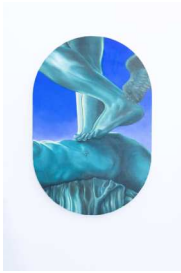

UNA

Checkliste Hybrids | Jeanne Tara @ UNA

Jeanne Tara
Hands that rise and feet that crush (Medusa and Perseus)
2024
oil on canvas
60 x 40 cm

Jeanne Tara
Hands that rise and feet that crush (The lernaean hydra and Heracles)
2024
oil on canvas
60 x 40 cm

Jeanne Tara
Hands that rise and feet that crush (The Minotaur and Theseus)
2024
oil on canvas

Jeanne Tara
Pipe Dream
2024
beeswax
7 x 7 x 6 cm
ed of 9

Jeanne Tara
Stumble across
2024
painted iron
200 x 100 x 30 cm