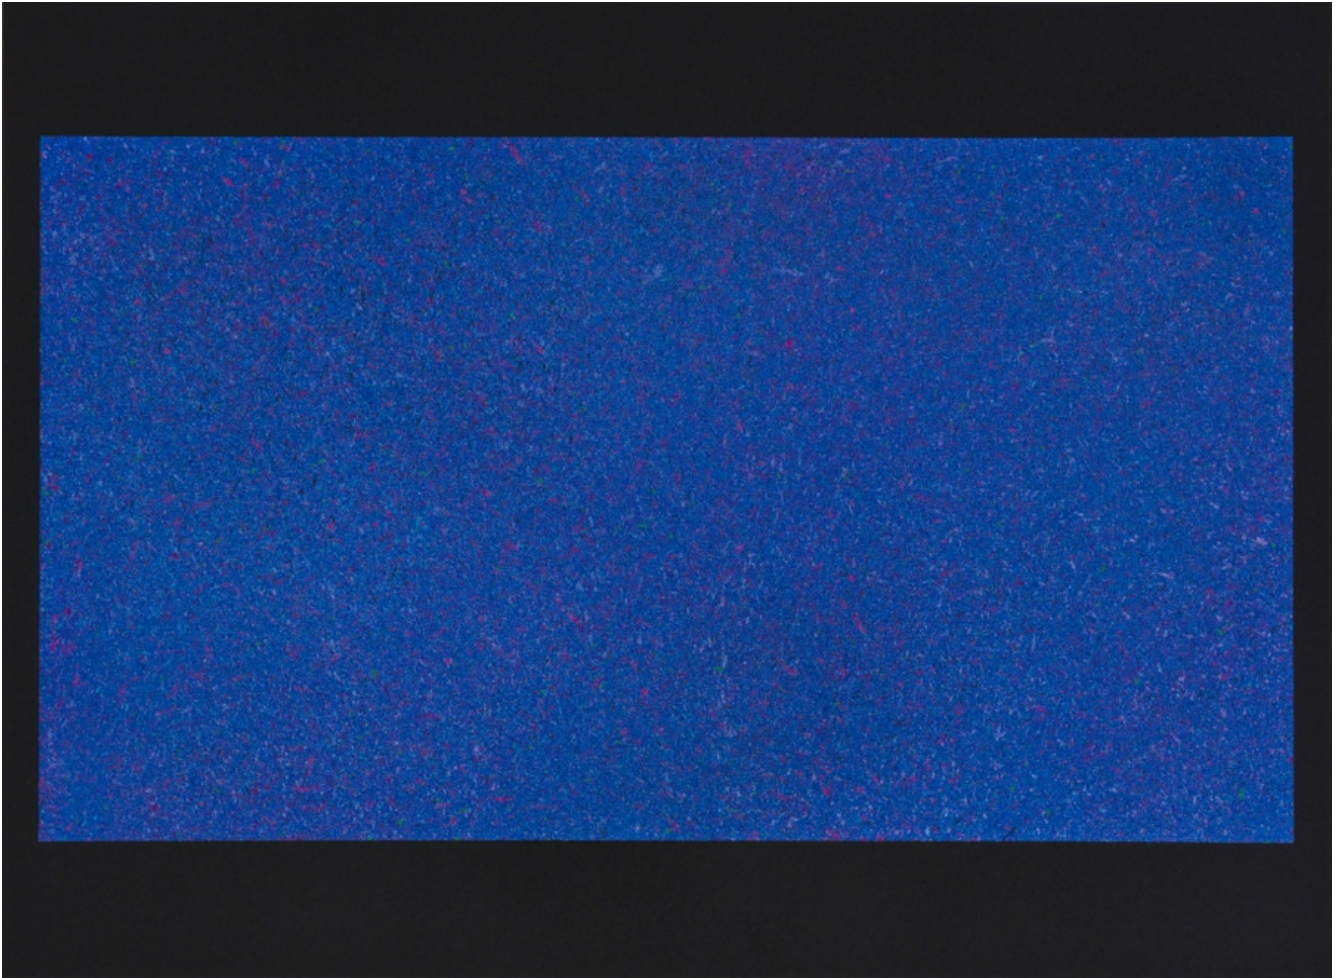

The Green Gallery 1500 N Farwell Ave Milwaukee, WI 53202

Blue Screen, 16 to 9, No. 2, 2012

Evan Gruzis

Solubilized Acrylic Pigments, Gouache, India Ink and Spray Paint on Arches Aquarelle Paper

12.5 x 17.5 inches (image)