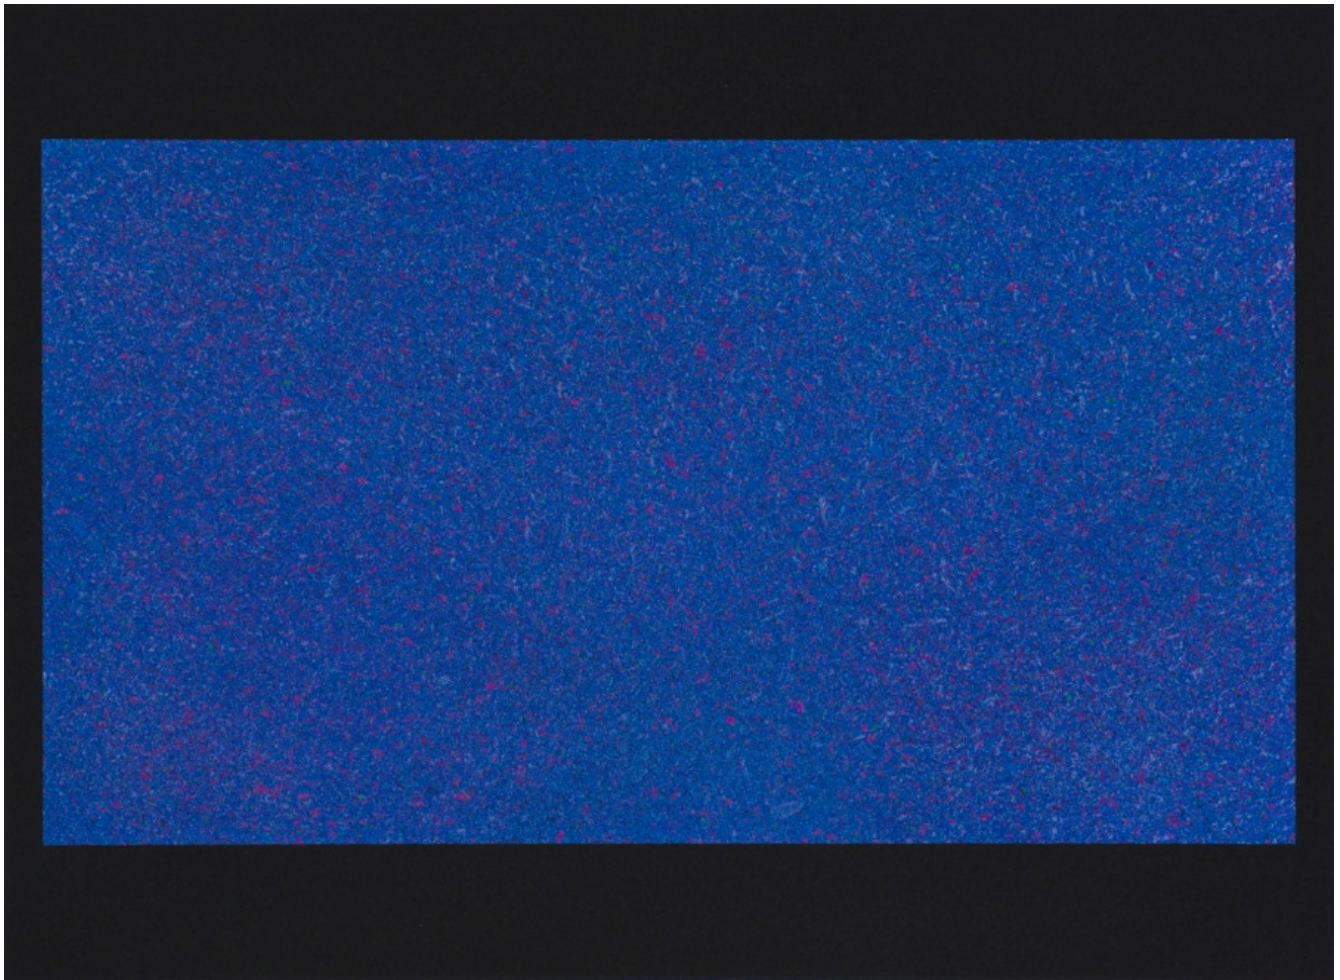

oil on acrylic substrate on canvas in frame

9.5 x 7.5 inches

The Green Gallery 1500 N Farwell Ave Milwaukee, WI 53202

Blue Screen, 16 to 9, No. 1, 2012

Evan Gruzis

Solubilized Acrylic Pigments, Gouache, India Ink and Spray Paint on Arches Aquarelle Paper