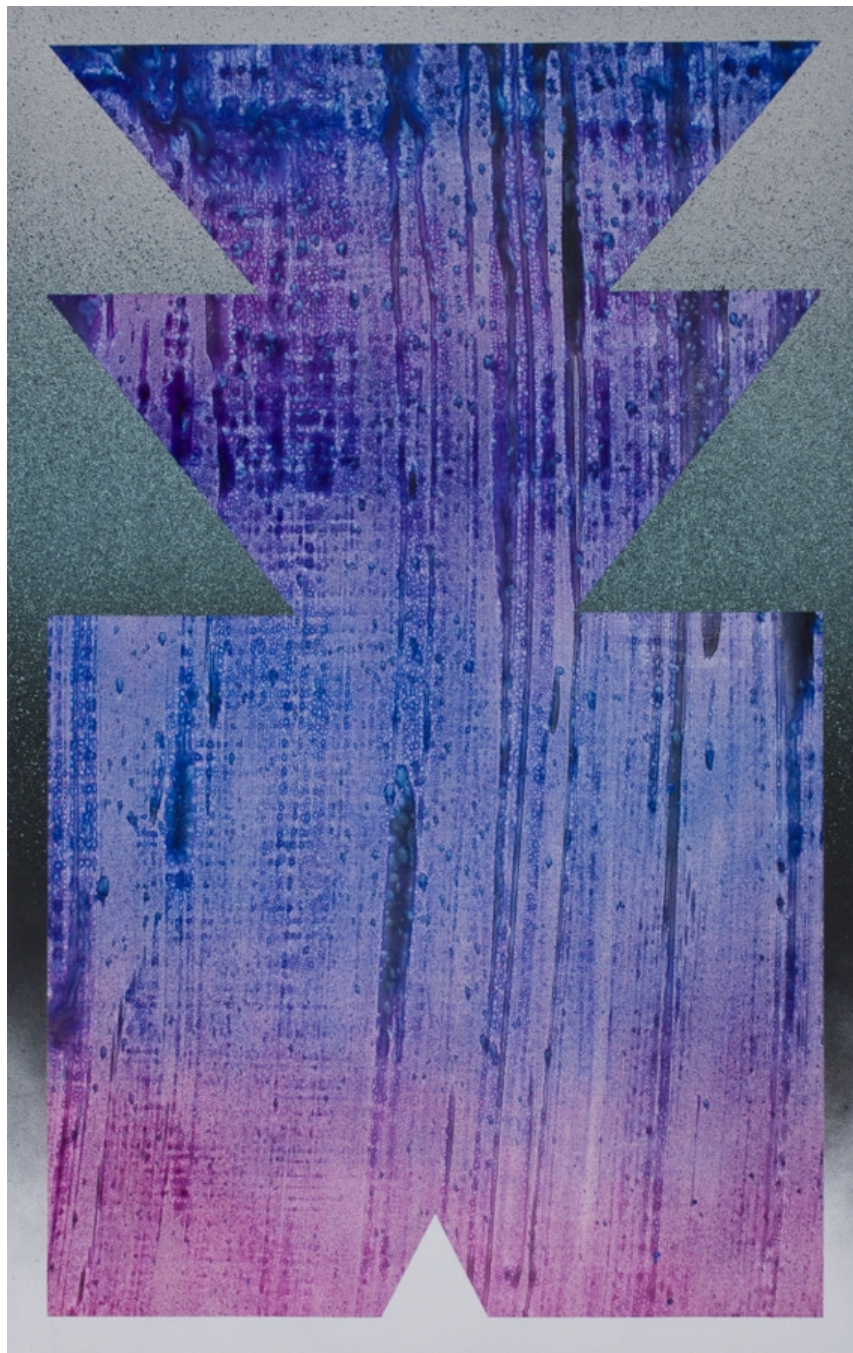

The Green Gallery 1500 N Farwell Ave Milwaukee, WI 53202

Resistance To Treatment No. 1, 2012

Evan Gruzis

Solubilized Acrylic Pigments and Spray Paint on Yupo Paper

38 x 24 inches (image)

The Green Gallery 1500 N Farwell Ave Milwaukee, WI 53202

Resistance To Treatment No. 2, 2012

Evan Gruzis

Solubilized Acrylic Pigments and Spray Paint on Yupo Paper

38 x 24 inches (image)

The Green Gallery 1500 N Farwell Ave Milwaukee, WI 53202

Resistance To Treatment No. 3, 2012

Evan Gruzis

Solubilized Acrylic Pigments and Spray Paint on Yupo Paper

38 x 24 inches (image)

The Green Gallery 1500 N Farwell Ave Milwaukee, WI 53202

Frequency Stratagem, 2012

Evan Gruzis

Solubilized Acrylic Pigments on Arches Aquarelle Paper