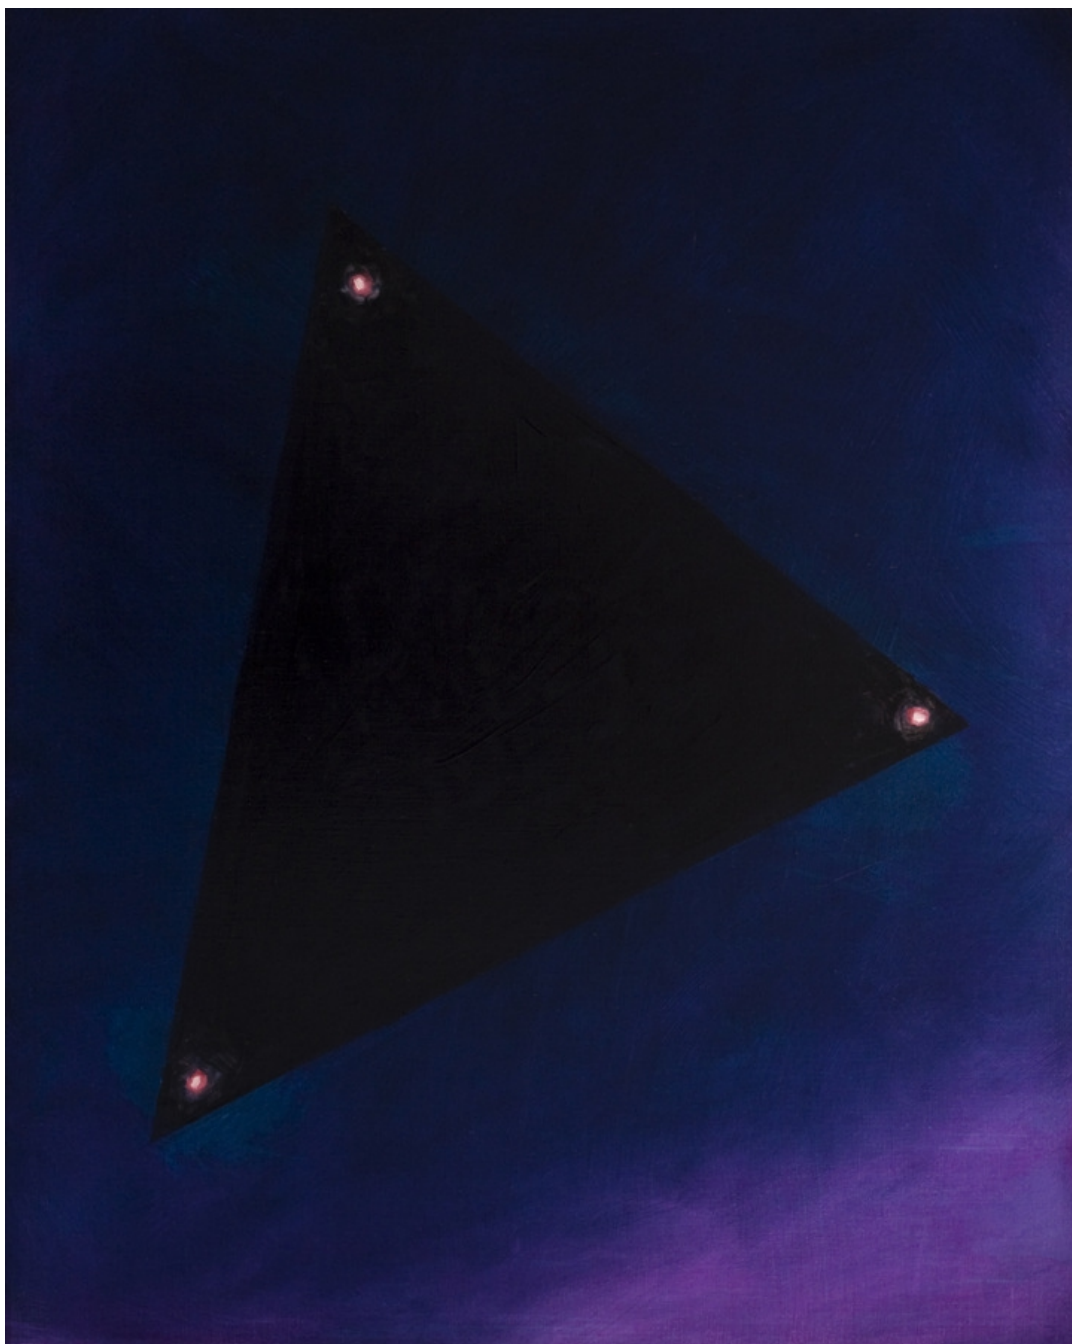

The Green Gallery 1500 N Farwell Ave Milwaukee, WI 53202

Non Reference Target, 2012

Evan Gruzis

oil on canvas

30 x 24 inches