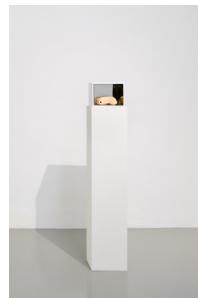

EPA-116
Haris Epaminonda
Untitled #11 c/i, 2024
Wood and mirrored plexiglass box with found doll chest, plinth
152,8x29,2x24,2 cm