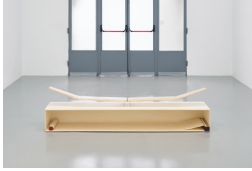

GALLERIA MASSIMO MININI

EPA-108
Haris Epaminonda
Untitled #1 c/i, 2024
Wooden box, found airplane model wings, found music piano scroll and fabric
overall dimensions 50x203,5x36 cm

EPA-113
Haris Epaminonda
Untitled #7 c/i, 2024
Silver box and cover with felt lining and found pocket knife
4,7x43x5 cm