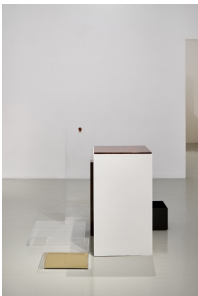

EPA-118
Haris Epaminonda
Untitled #16 c/i, 2024
Wooden plinth with burl wooden slab, burl wooden plinth, browned metal box with tortoise shell, plexiglass plinth with found netsuke wooden carving, two plexiglass bases, one with mirrored plexiglass
dimensions variable