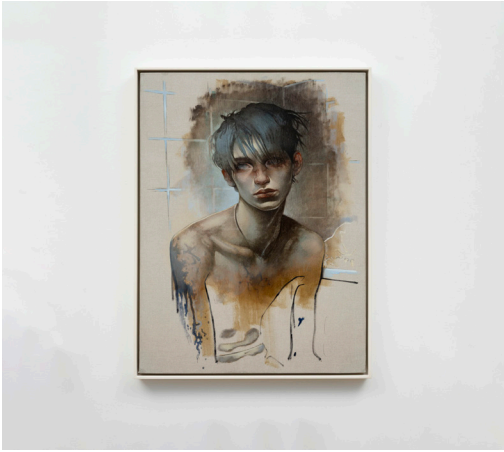

PHOEBE NESGOS
Voided VI (Mech), 2024

Oil on canvas

178 x 152,5 cm
70 x 60 in

HENRY BELDEN
Composition With Yellow, 2024

Cyanotype on cotton in artist
made frame

67,3 x 67,3 x 4,4 cm
26.5 x 26.5 x 1.75 in

SEAN MULLINS
Composition (figure), 2024

Oil on canvas

178 x 127 cm
70 x 50 in

PHOEBE NESGOS
Untitled (head), 2024

Graphite and oil on paper, found
glass

50,8 x 25,4 cm
20 x 10 in

KYE CHRISTENSEN-KNOWLES
Untitled, 2024

Oil on linen

95,25 x 64,77 cm
37.5 x 25.5 in

HARDY HILL
Two Figures with Couch, 2023

Engraved stainless steel

76 x 28 cm
29.9 x 11 in

HENRY BELDEN
Black Line, 2024

Aluminum bed frame

Variable dimensions

**HENRY BELDEN &
KYE CHRISTENSEN-KNOWLES**
Two Men, 2024

Cyanotype, acrylic and marker
on canvas

127 x 111,76 cm
50 x 44 in