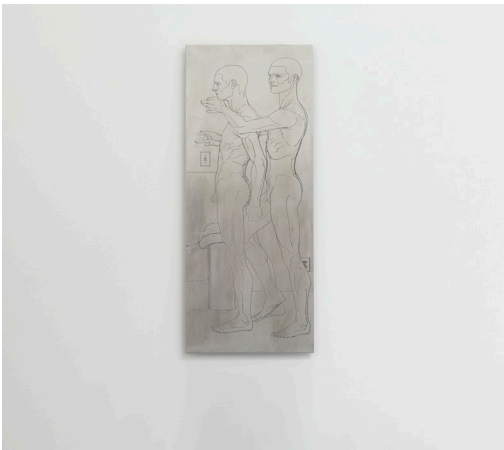

PHOEBE NESGOS
Voided VI (Mech), 2024

Oil on canvas

178 x 152,5 cm
70 x 60 in

HENRY BELDEN
Composition With Yellow, 2024

Cyanotype on cotton in artist
made frame

67,3 x 67,3 x 4,4 cm
26.5 x 26.5 x 1.75 in

SEAN MULLINS
Composition (figure), 2024

Oil on canvas

178 x 127 cm
70 x 50 in

PHOEBE NESGOS
Untitled (head), 2024

Graphite and oil on paper, found
glass

50,8 x 25,4 cm
20 x 10 in

KYE CHRISTENSEN-KNOWLES
Untitled, 2024

Oil on linen

95,25 x 64,77 cm
37.5 x 25.5 in

HARDY HILL
Two Figures with Couch, 2023

Engraved stainless steel

76 x 28 cm
29.9 x 11 in

HENRY BELDEN
Black Line, 2024

Aluminum bed frame

Variable dimensions

**HENRY BELDEN &
KYE CHRISTENSEN-KNOWLES**
Two Men, 2024

Cyanotype, acrylic and marker
on canvas

127 x 111,76 cm
50 x 44 in