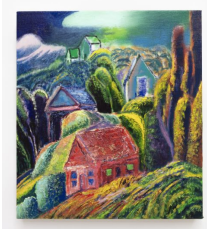

HALSEY MCKAY GALLERY

Raymie ladevaia
Green Window, 2024
Oil on linen
16 x 14 inches (40.6 x 35.6 cm)
066