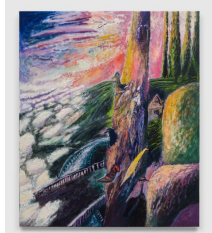

HALSEY MCKAY GALLERY

Raymie Iadevaia - Meandering the Dark Blue, 2024

Raymie Iadevaia
Continental Drift, 2024
Oil on wood panel
50 x 60 inches (127 x 152.4 cm)
047

Raymie Iadevaia
Hibiscus, 2024
Oil on wood panel
50 x 60 inches (127 x 152.4 cm)
032

HALSEY MCKAY GALLERY

Raymie ladevaia
Green Window, 2024
Oil on linen
16 x 14 inches (40.6 x 35.6 cm)
066

Raymie ladevaia
Los Angeles, 2023
Oil on linen
20 x 24 inches (50.8 x 61 cm)
060

Raymie ladevaia
Pangaea, 2023
Oil on linen
20 x 24 inches (50.8 x 61 cm)
065

Raymie ladevaia
The Morning Lark Sings to the Night Owl, 2023
Oil on linen
24 x 20 inches (61 x 50.8 cm)
061

Raymie ladevaia
Maybe, Another Day, 2023
oil on wood panel
25 x 30 inches (63.5 x 76.2 cm)
070