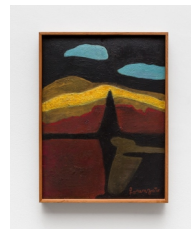

Amadeo Luciano Lorenzato
Untitled, not dated
oil on hardboard
36.3 x 26.6 cm
14 1/4 x 10 1/2 in
MW.ALL.191

Mendes
Wood
DM

47 Walker Street
New York NY 10013 United States
+ 1 212 220 9943
www.mendeswooddm.com
@mendeswooddm