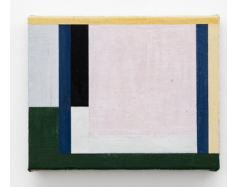

Fabio Miguez
Untitled, 2022
oil on linen
30.5 x 24.5 x 2 cm
12 x 9 5/8 x 3/4 in
MW.FMI.017