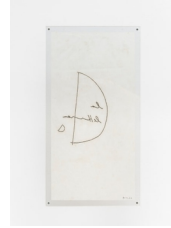

**Hélio Oiticica**  
*Metaesquema (MET234)*, 1958  
gouache on paper  
30 x 40 cm  
11 3/4 x 15 3/4 in  
MW.HOA.003

**Antonio Dias**  
*The space: culture*, 1970  
acrylic on canvas  
150 x 150 x 2.5 cm  
59 x 59 x 1 in  
MW.ADI.006