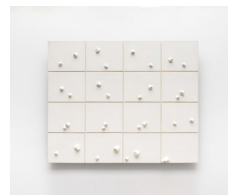

Sergio Camargo
*Chant du couple en 16 temps /
Couple's song in 16 beats*, 1965
oil on wood
100 x 125 x 5 cm
39 3/8 x 49 1/4 x 2 in
MW.SCO.042

Mendes
Wood
DM

47 Walker Street
New York NY 10013 United States
+ 1 212 220 9943
www.mendeswooddm.com
@mendeswooddm