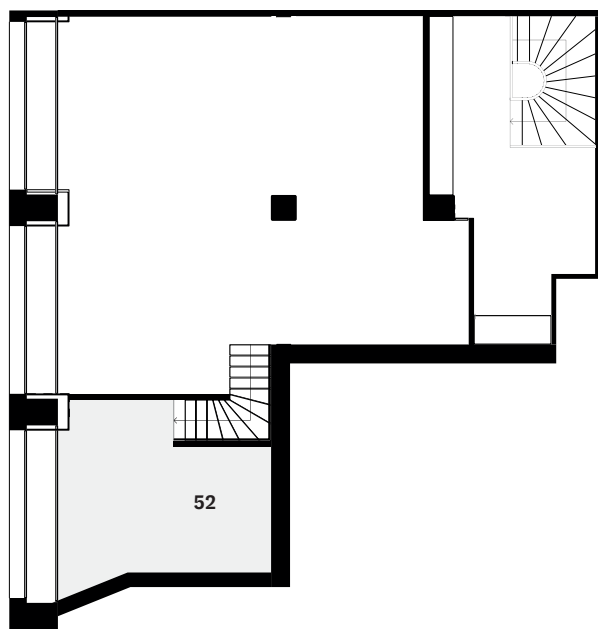

Not Vital

Silence

7 June – 3 August 2024

Ground floor

Upper floor

GROUND FLOOR

- 1**
2 Self-portraits, 2024
oil on canvas
100 x 80 cm (canvas) / 120 x 90 cm (glass)
- 2**
3 Self-portraits, 2023
oil on canvas
210 x 150 cm (canvas) / 215 x 166 cm (glass)
- 3**
Silence, 2024
iron
315 x 60 x 35 cm

- 4**
2 Self-portraits, 2024
oil on canvas
210 x 150 cm (canvas) / 215 x 166 cm (glass)

- 5-49**
drawings
mixed media on paper
each 43.2 x 35.6 cm / 52 x 43.2 cm (framed)
See separate list for details

- 50**
Fuck, 2020
bronze
86.5 x 38 x 49 cm

- 51**
10 Handabdrücke von Hamburger Gipsler, 1990
plaster, on painted fabric
120 x 150 cm

UPPER FLOOR

- 52**
Camel, 2005
24 silver spheres containing sun dried camel
each diameter 23 cm