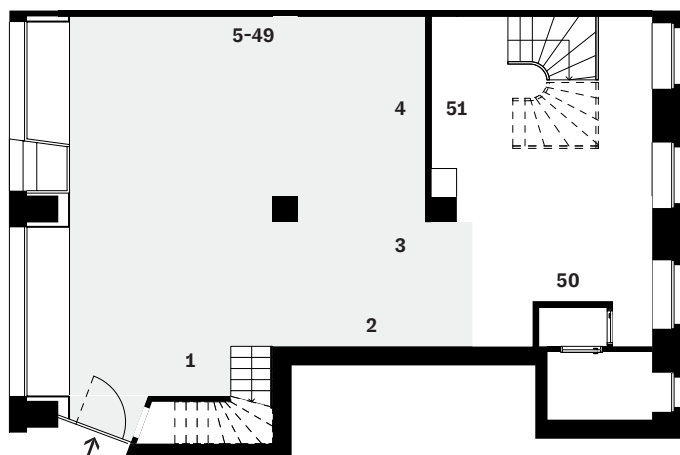

Not Vital

Silence

7 June – 3 August 2024

Ground floor

Upper floor

GROUND FLOOR

- 1**
2 Self-portraits, 2024
oil on canvas
100 x 80 cm (canvas) / 120 x 90 cm (glass)
- 2**
3 Self-portraits, 2023
oil on canvas
210 x 150 cm (canvas) / 215 x 166 cm (glass)
- 3**
Silence, 2024
iron
315 x 60 x 35 cm

- 4**
2 Self-portraits, 2024
oil on canvas
210 x 150 cm (canvas) / 215 x 166 cm (glass)

- 5-49**
drawings
mixed media on paper
each 43.2 x 35.6 cm / 52 x 43.2 cm (framed)
See separate list for details

- 50**
Fuck, 2020
bronze
86.5 x 38 x 49 cm

- 51**
10 Handabdrücke von Hamburger Gipsler, 1990
plaster, on painted fabric
120 x 150 cm

UPPER FLOOR

- 52**
Camel, 2005
24 silver spheres containing sun dried camel
each diameter 23 cm