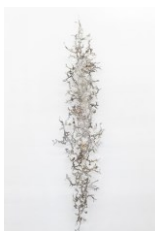

eastcontemporary

Inside Job

Will spread I, 2024

stainless steel, linen yarn, dried thistle flowers

143 x 37 x 17 cm

Inside Job

Will spread II, 2024

stainless steel, linen yarn, dried thistle flowers

144 x 34 x 12 cm

Inside Job

Behind the mouths gate something is stirring, is flickering, 2024

linen, silk, organza, stainless steel, galvanized steel, soy wax, calendering line, spray paint

variable dimensions

Inside Job

Untitled I (from the Will Spread series), 2024

stainless steel, surgical steel, pewter, aluminium, spray paint, steel chains, quartz

103 x 44 x 8 cm

Inside Job

Untitled II (from the Will Spread series), 2024

stainless steel, surgical steel, pewter, aluminium, spray paint, steel chains, quartz

135 x 27 x 8 cm

Inside Job

Untitled III (from the Will Spread series), 2024

stainless steel, aluminium

36 x 54 x 8 cm