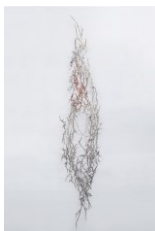

eastcontemporary

Inside Job

Will spread I, 2024

stainless steel, linen yarn, dried thistle flowers

143 x 37 x 17 cm

Inside Job

Will spread II, 2024

stainless steel, linen yarn, dried thistle flowers

144 x 34 x 12 cm

Inside Job

Behind the mouths gate something is stirring, is flickering, 2024

linen, silk, organza, stainless steel, galvanized steel, soy wax, calendering line, spray paint

variable dimensions

Inside Job

Untitled I (from the Will Spread series), 2024

stainless steel, surgical steel, pewter, aluminium, spray paint, steel chains, quartz

103 x 44 x 8 cm

Inside Job

Untitled II (from the Will Spread series), 2024

stainless steel, surgical steel, pewter, aluminium, spray paint, steel chains, quartz

135 x 27 x 8 cm

Inside Job

Untitled III (from the Will Spread series), 2024

stainless steel, aluminium

36 x 54 x 8 cm