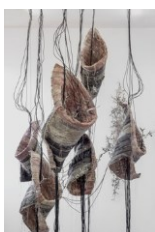

eastcontemporary

Inside Job

Will spread I, 2024

stainless steel, linen yarn, dried thistle flowers

143 x 37 x 17 cm

Inside Job

Will spread II, 2024

stainless steel, linen yarn, dried thistle flowers

144 x 34 x 12 cm

Inside Job

Behind the mouths gate something is stirring, is flickering, 2024

linen, silk, organza, stainless steel, galvanized steel, soy wax, calendering line, spray paint

variable dimensions

Inside Job

Untitled I (from the Will Spread series), 2024

stainless steel, surgical steel, pewter, aluminium, spray paint, steel chains, quartz

103 x 44 x 8 cm

Inside Job

Untitled II (from the Will Spread series), 2024

stainless steel, surgical steel, pewter, aluminium, spray paint, steel chains, quartz

135 x 27 x 8 cm

Inside Job

Untitled III (from the Will Spread series), 2024

stainless steel, aluminium

36 x 54 x 8 cm