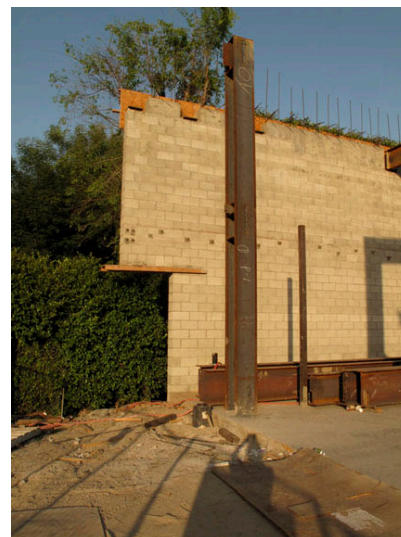

Jennifer Bolande: *Measured Against What, The Green Gallery,*
Oak Park, IL, November 2 - December 7, 2014

Jennifer Bolande
Excavation Volumes 1-18
2014
Bound newsprint books (unique)

Each: 6 3/8 x 5 1/2 inches
JB-14-08

Jennifer Bolande
I-Beam
2014
pigment print on matte paper

11 x 8 1/2 inches (unframed)
JB-14-02

Jennifer Bolande
Excavation
2014
Newspapers, pigment print, glass, wood

24 1/4 x 18 x 18 inches
JB-14-01

Jennifer Bolande
Column of Numbers
2014
pigment print on matte paper

19 x 13 inches (unframed)
JB-14-04

Jennifer Bolande: *Measured Against What, The Green Gallery,*
Oak Park, IL, November 2 - December 7, 2014

Jennifer Bolande
Exposed Concrete II
2014
pigment print on matte paper