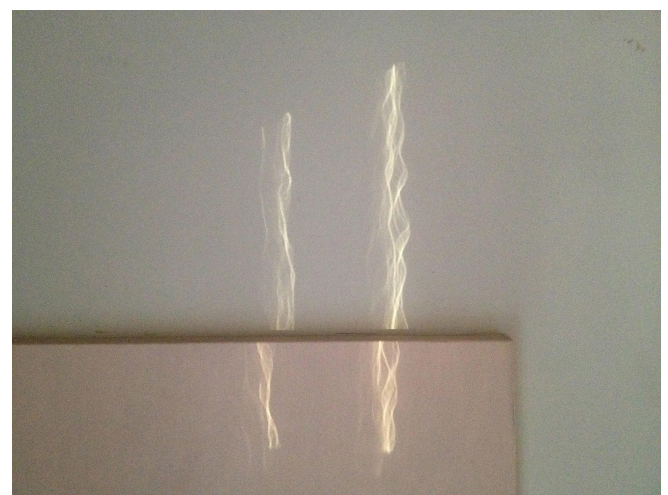

11 x 8 1/2 inches (unframed)
JB-14-05

Jennifer Bolande
Light Lines (Blue)
2014
pigment print on matte paper

13 x 19 inches (unframed)
JB-14-06

Jennifer Bolande
Exposed Concrete I
2014
pigment print on matte paper

19 x 13 inches (unframed)
JB-14-03

Jennifer Bolande
Light Lines (Pink)
2014
pigment print on matte paper

13 x 19 inches (unframed)
JB-14-07

*Jennifer Bolande: Measured Against What, The Green Gallery,
Oak Park, IL, November 2 - December 7, 2014*