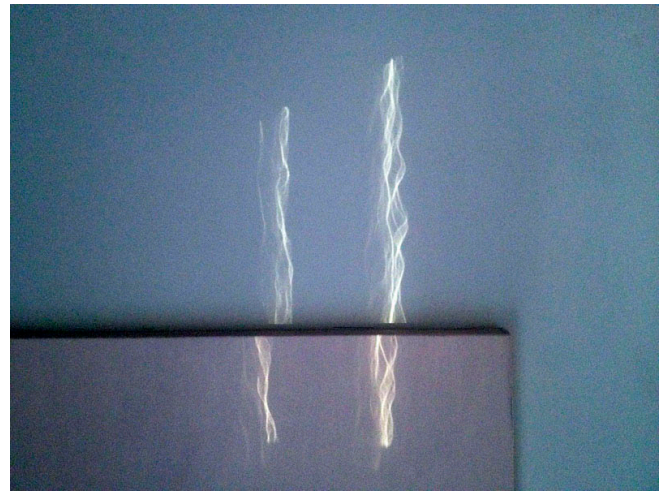

Jennifer Bolande
Light Lines (Blue)
2014
pigment print on matte paper

13 x 19 inches (unframed)
JB-14-06