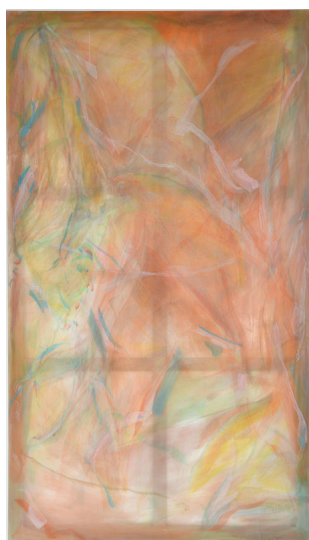

*Exteriorized Bliss, Richard Galling*  
*Super Killer Instinct, Whitney Clafflin*

Richard Galling  
*15-005*  
2015  
oil, alkyd, stretched clear vinyl, stained  
stretcher bars  
48 x 29 inches  
RG-15-005

Richard Galling  
*15-003*  
2015  
oil, alkyd, stretched clear vinyl, stained  
stretcher bars  
84 x 48 inches  
RG-15-003

*Exteriorized Bliss, Richard Galling*  
*Super Killer Instinct, Whitney Clafflin*