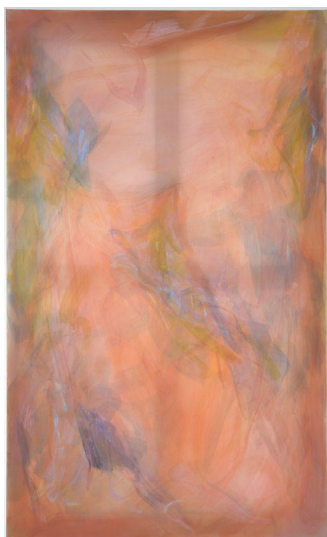

Exteriorized Bliss, Richard Galling
Super Killer Instinct, Whitney Clafflin

Richard Galling
15-006
2015
oil, alkyd, stretched clear vinyl, stained
stretcher bars
48 x 29 inches
RG-15-006