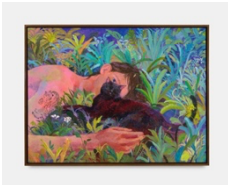

Minami Kobayashi

Man with tattoo and cat, 2024

Oil on canvas

31 1/2 x 23 5/8 in | 60 x 80 cm

Framed: 24 5/8 x 32 5/8 in | 62.5 x 83 cm