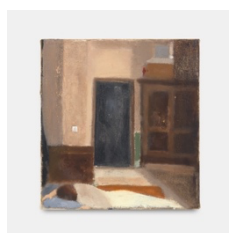

**Merve Ceylan**

*die blume meiner beiden augen*, 2024

Oil, pigment and clay ground on canvas

9 1/2 x 7 1/2 in

24 x 19 cm

**Merve Ceylan**

*but where i live now there are no trees*, 2024

Oil, pigment and clay ground on canvas

7 7/8 x 11 3/4 in

20 x 30 cm

**Merve Ceylan**

*mein körper ist in einer orange und die orange ist in einer kiste*, 2023

Oil, pigment and clay ground on canvas

10 5/8 x 9 7/8 in

27 x 25 cm