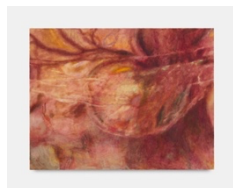

ALICE AMATI

Caption sheet | Work images

Panta Rhei | 12 July – 10 August, 2024

w. Sophie Birch, Merve Ceylan, Sam Creasey, Rike Droescher, J.A Feng, Harry Grundy, Minami Kobayashi and Nicholas Marschner.

All works: Courtesy of the artists and Alice Amati.

©The artist. Photos by Tom Carter.

Sophie Birch

Phosphene, 2024

Oil on canvas

36 x 46 in

91.5 x 117 cm