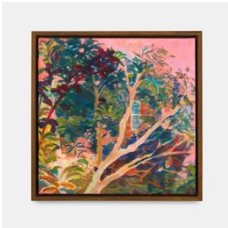

*The Moons Doing, 2024*

Single channel video, 1:43min

Edition of 2 plus 1 artist's proof

**Harry Grundy**

*Blood in the Brain, 2024*

Ash and utile wood

29 1/2 x 16 7/8 x 9 7/8 in

75 x 43 x 25 cm