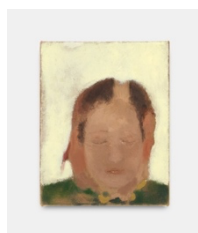

Oil on canvas

35 x 40 1/8 in

89 x 102 cm

**Merve Ceylan**

*es hat sich das hohe gras zum schlaf gelegt*, 2024

Oil, pigment and clay ground on canvas

14 1/8 x 9 7/8 in

36 x 25 cm

**Merve Ceylan**

*die blume meiner beiden augen*, 2024

Oil, pigment and clay ground on canvas

9 1/2 x 7 1/2 in

24 x 19 cm

**Merve Ceylan**

*but where i live now there are no trees*, 2024

Oil, pigment and clay ground on canvas