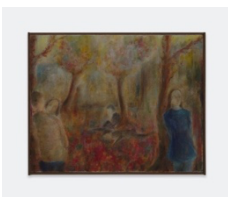

Nicholas Marschner

Untitled, 2024

Oil on canvas

16 5/8 x 20 5/8 in | 42.2 x 52.4 cm

Framed: 17 1/8 x 21 in | 43.5 x 53.5 cm