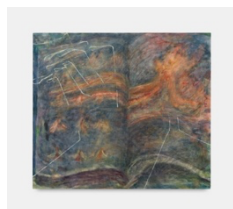

©The artist. Photos by Tom Carter.

**Sophie Birch**

*Phosphene*, 2024

Oil on canvas

36 x 46 in

91.5 x 117 cm

**Sophie Birch**

*Epithelium*, 2024

Oil on canvas

35 x 40 1/8 in

89 x 102 cm

**Merve Ceylan**

*es hat sich das hohe gras zum schlaf gelegt*, 2024

Oil, pigment and clay ground on canvas

14 1/8 x 9 7/8 in

36 x 25 cm