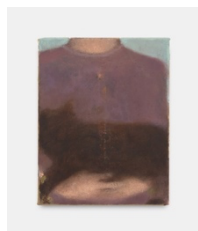

Merve Ceylan

es hat sich das hohe gras zum schlaf gelegt, 2024

Oil, pigment and clay ground on canvas

14 1/8 x 9 7/8 in

36 x 25 cm