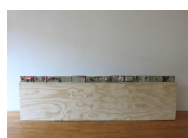

The Green Gallery 1500 N. Farwell Milwaukee, WI 53202

Katy Cowan: *LONGS/HAPPENS*, The Green Gallery Oak Park, May 17 - June 20, 2015

Katy Cowan
ShortLong
2015
sun-sensitive paint on cotton, grass stains, poplar frame
85 1/2 x 25 1/2 inches

Katy Cowan
Sprung(Long)
2015
sun-sensitive paint on cotton, grass stains
84 x 24 inches

Katy Cowan
Dropcloth
2015
sun-sensitive paint on cotton, poplar frame
48 x 48 inches

Katy Cowan
Brickline
2015
cement, ceramic casts, fabric dye, raw clay and pine plinth
28 1/2 x 96 x 12 inches