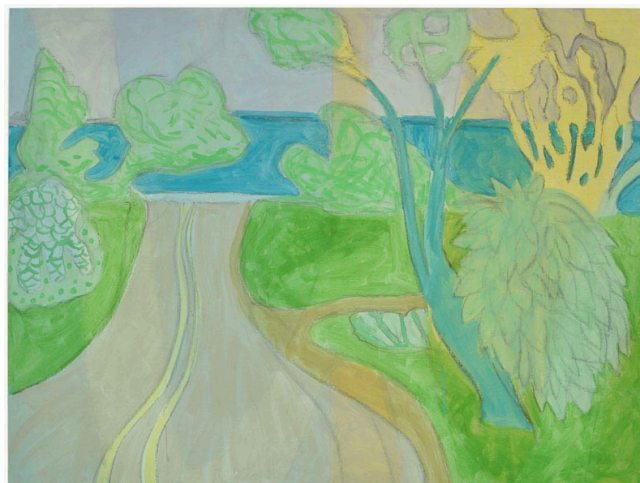

*TV Dinner*, The Green Gallery, Milwaukee,  
September 24 - November 8, 2015

Tyson Reeder  
*Landscape with Fruit*  
2015  
acrylic, graphite, pastel and paper collage on  
canvas  
56 x 58 inches  
TR-15-03

Tyson Reeder  
*Yellow Mannequins*  
2015  
acrylic, graphite and pastel on linen  
30 x 40 inches  
TR-15-05

Tyson Reeder  
*Polish Falcons*  
2015  
acrylic, pastel, graphite and rabbit skin glue on  
linen  
30 x 40 inches  
TR-15-04