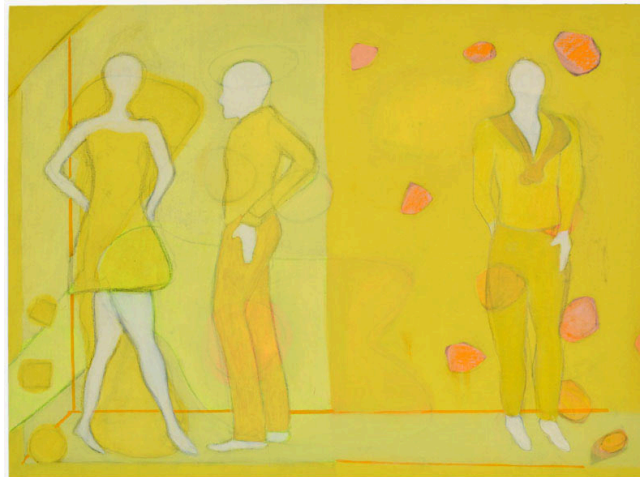

*TV Dinner*, The Green Gallery, Milwaukee,  
September 24 - November 8, 2015

Tyson Reeder  
*Landscape with Fruit*  
2015  
acrylic, graphite, pastel and paper collage on  
canvas  
56 x 58 inches  
TR-15-03

Tyson Reeder  
*Yellow Mannequins*  
2015  
acrylic, graphite and pastel on linen  
30 x 40 inches  
TR-15-05

Tyson Reeder  
*Polish Falcons*  
2015  
acrylic, pastel, graphite and rabbit skin glue on  
linen  
30 x 40 inches  
TR-15-04

Tyson Reeder  
*Sammy's Beach Road*  
2015  
acrylic and graphite on linen  
30 x 40 inches  
TR-15-06

*TV Dinner*, The Green Gallery, Milwaukee,  
September 24 - November 8, 2015

Tyson Reeder  
*Untitled*  
2015  
acrylic, graphite, paper collage and rabbit skin  
glue on linen  
30 x 40 inches  
TR-15-07