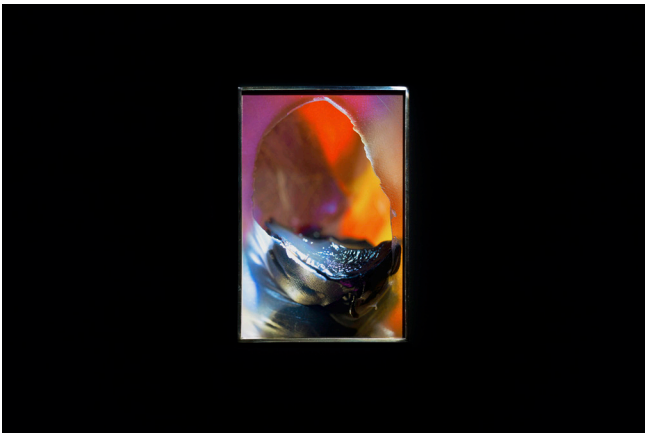

Empty Gallery
3 Yue Fung Street
18th & 19th Floor
Tin Wan, Hong Kong

Reoccurring Afterlife

Diane Severin Nguyen

December 15, 2019 – February 1, 2020

Diane Severin Nguyen
Repulse Morning, 2019
Lamda print, steel artist's frame
25.4 x 38.1 cm

Diane Severin Nguyen
In Her Time, 2019
Lamda print, steel artist's frame
40.6 x 61 cm

Diane Severin Nguyen
Breathing Bag, 2019
Lamda print, steel artist's frame
25.4 x 38.1 cm

Diane Severin Nguyen
Choral Offspring, 2019
Lamda print, steel artist's frame
57.1x 38.1 cm

Diane Severin Nguyen
Gorgeous Inheritor, 2019
Lamda print, steel artist's frame
57.1 x 38.1 cm

Diane Severin Nguyen
New Victimhood, 2019
Lamda print, steel artist's frame
25.4 x 38.1 cm

Diane Severin Nguyen
Polymer Luck, 2019
Lamda print, steel artist's frame
25.4 x 38.1 cm

Diane Severin Nguyen
Promise to Witness, 2019
Lamda print, steel artist's frame
25.4 x 38.1 cm

Diane Severin Nguyen
Story Control, 2019
Lamda print, steel artist's frame
25.4 x 38.1 cm

Diane Severin Nguyen
Terror In Resonance, 2019
Lamda print, steel artist's frame
57.1 x 38.1 cm