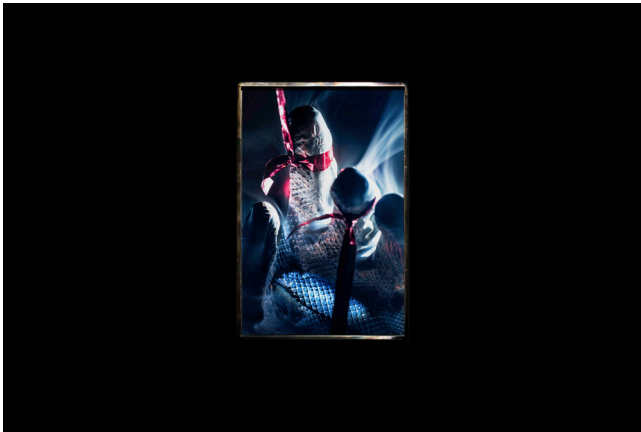

Empty Gallery
3 Yue Fung Street
18th & 19th Floor
Tin Wan, Hong Kong

Reoccurring Afterlife

Diane Severin Nguyen

December 15, 2019 – February 1, 2020

Diane Severin Nguyen
Repulse Morning, 2019
Lamda print, steel artist's frame
25.4 x 38.1 cm

Diane Severin Nguyen
In Her Time, 2019
Lamda print, steel artist's frame
40.6 x 61 cm

Diane Severin Nguyen
Breathing Bag, 2019
Lamda print, steel artist's frame
25.4 x 38.1 cm

Diane Severin Nguyen
Choral Offspring, 2019
Lamda print, steel artist's frame
57.1x 38.1 cm

Diane Severin Nguyen
Gorgeous Inheritor, 2019
Lamda print, steel artist's frame
57.1 x 38.1 cm

Diane Severin Nguyen
New Victimhood, 2019
Lamda print, steel artist's frame
25.4 x 38.1 cm

Diane Severin Nguyen
Polymer Luck, 2019
Lamda print, steel artist's frame
25.4 x 38.1 cm