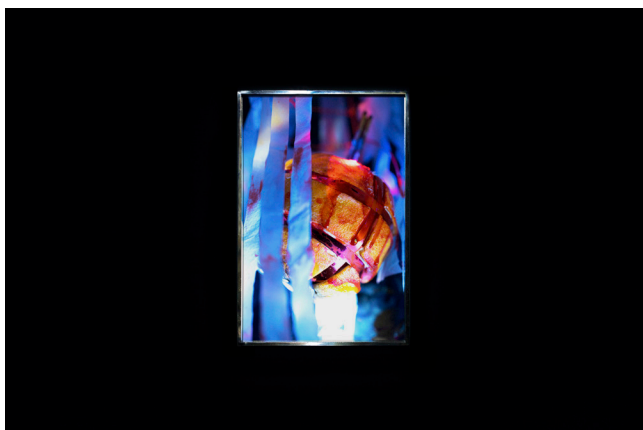

Empty Gallery
3 Yue Fung Street
18th & 19th Floor
Tin Wan, Hong Kong

Reoccurring Afterlife

Diane Severin Nguyen

December 15, 2019 – February 1, 2020

Diane Severin Nguyen
Repulse Morning, 2019
Lamda print, steel artist's frame
25.4 x 38.1 cm

Diane Severin Nguyen
In Her Time, 2019
Lamda print, steel artist's frame
40.6 x 61 cm

Diane Severin Nguyen
Breathing Bag, 2019
Lamda print, steel artist's frame
25.4 x 38.1 cm

Diane Severin Nguyen
Choral Offspring, 2019
Lamda print, steel artist's frame
57.1x 38.1 cm

Diane Severin Nguyen
Gorgeous Inheritor, 2019
Lamda print, steel artist's frame
57.1 x 38.1 cm

Diane Severin Nguyen
New Victimhood, 2019
Lamda print, steel artist's frame
25.4 x 38.1 cm

Diane Severin Nguyen
Polymer Luck, 2019
Lamda print, steel artist's frame
25.4 x 38.1 cm