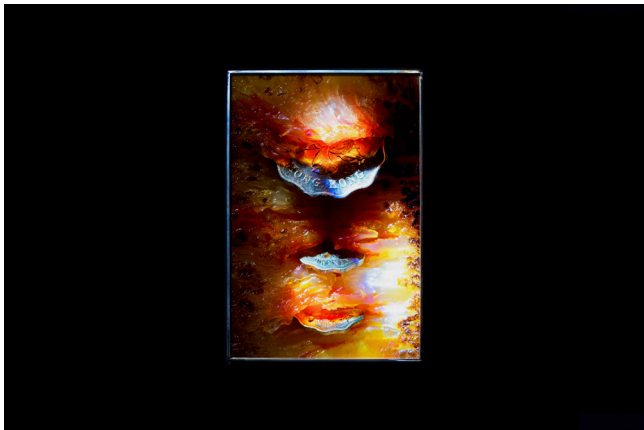

Empty Gallery
3 Yue Fung Street
18th & 19th Floor
Tin Wan, Hong Kong

Reoccurring Afterlife

Diane Severin Nguyen

December 15, 2019 – February 1, 2020

Diane Severin Nguyen
Repulse Morning, 2019
Lamda print, steel artist's frame
25.4 x 38.1 cm

Diane Severin Nguyen
In Her Time, 2019
Lamda print, steel artist's frame
40.6 x 61 cm

Diane Severin Nguyen
Breathing Bag, 2019
Lamda print, steel artist's frame
25.4 x 38.1 cm

Diane Severin Nguyen
Choral Offspring, 2019
Lamda print, steel artist's frame
57.1x 38.1 cm

Diane Severin Nguyen
Gorgeous Inheritor, 2019
Lamda print, steel artist's frame
57.1 x 38.1 cm

Diane Severin Nguyen
New Victimhood, 2019
Lamda print, steel artist's frame
25.4 x 38.1 cm

Diane Severin Nguyen
Polymer Luck, 2019
Lamda print, steel artist's frame
25.4 x 38.1 cm

Diane Severin Nguyen
Promise to Witness, 2019
Lamda print, steel artist's frame
25.4 x 38.1 cm

Diane Severin Nguyen
Story Control, 2019
Lamda print, steel artist's frame
25.4 x 38.1 cm

Diane Severin Nguyen
Terror In Resonance, 2019
Lamda print, steel artist's frame
57.1 x 38.1 cm