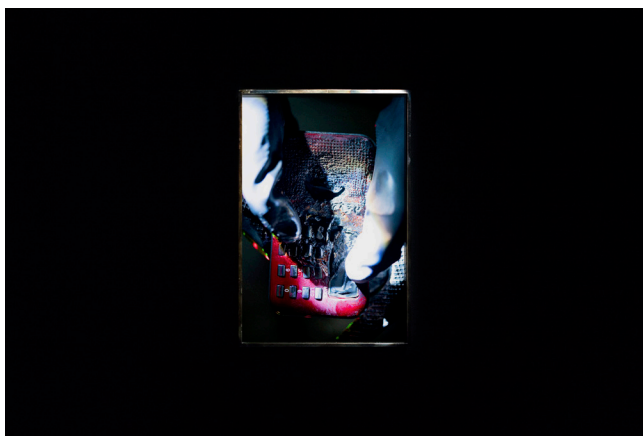

Diane Severin Nguyen
Gorgeous Inheritor, 2019
Lamda print, steel artist's frame
57.1 x 38.1 cm

Diane Severin Nguyen
New Victimhood, 2019
Lamda print, steel artist's frame
25.4 x 38.1 cm

Diane Severin Nguyen
Polymer Luck, 2019
Lamda print, steel artist's frame
25.4 x 38.1 cm

Diane Severin Nguyen
Promise to Witness, 2019
Lamda print, steel artist's frame
25.4 x 38.1 cm

Diane Severin Nguyen
Story Control, 2019
Lamda print, steel artist's frame
25.4 x 38.1 cm

Diane Severin Nguyen
Terror In Resonance, 2019
Lamda print, steel artist's frame
57.1 x 38.1 cm