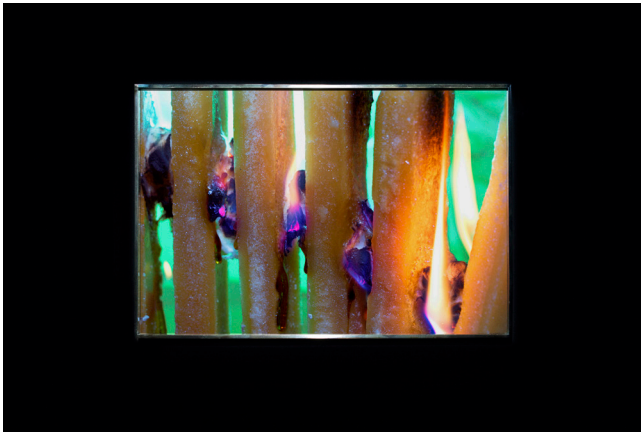

Empty Gallery
3 Yue Fung Street
18th & 19th Floor
Tin Wan, Hong Kong

Reoccurring Afterlife

Diane Severin Nguyen

December 15, 2019 – February 1, 2020

Diane Severin Nguyen
Repulse Morning, 2019
Lamda print, steel artist's frame
25.4 x 38.1 cm

Diane Severin Nguyen
In Her Time, 2019
Lamda print, steel artist's frame
40.6 x 61 cm

Diane Severin Nguyen
Breathing Bag, 2019
Lamda print, steel artist's frame
25.4 x 38.1 cm

Diane Severin Nguyen
Choral Offspring, 2019
Lamda print, steel artist's frame
57.1x 38.1 cm

Diane Severin Nguyen
Gorgeous Inheritor, 2019
Lamda print, steel artist's frame
57.1 x 38.1 cm

Diane Severin Nguyen
New Victimhood, 2019
Lamda print, steel artist's frame
25.4 x 38.1 cm

Diane Severin Nguyen
Polymer Luck, 2019
Lamda print, steel artist's frame
25.4 x 38.1 cm

Diane Severin Nguyen
Promise to Witness, 2019
Lamda print, steel artist's frame
25.4 x 38.1 cm

Diane Severin Nguyen
Story Control, 2019
Lamda print, steel artist's frame
25.4 x 38.1 cm

Diane Severin Nguyen
Terror In Resonance, 2019
Lamda print, steel artist's frame
57.1 x 38.1 cm