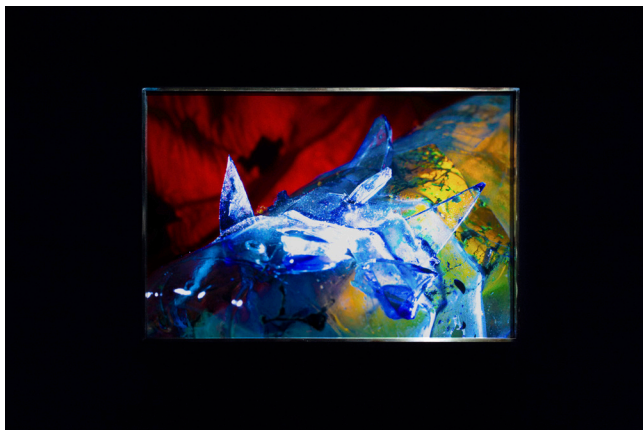

Diane Severin Nguyen
Gorgeous Inheritor, 2019
Lamda print, steel artist's frame
57.1 x 38.1 cm

Diane Severin Nguyen
New Victimhood, 2019
Lamda print, steel artist's frame
25.4 x 38.1 cm

Diane Severin Nguyen
Polymer Luck, 2019
Lamda print, steel artist's frame
25.4 x 38.1 cm

Diane Severin Nguyen
Promise to Witness, 2019
Lamda print, steel artist's frame
25.4 x 38.1 cm

Diane Severin Nguyen
Story Control, 2019
Lamda print, steel artist's frame
25.4 x 38.1 cm

Diane Severin Nguyen
Terror In Resonance, 2019
Lamda print, steel artist's frame
57.1 x 38.1 cm