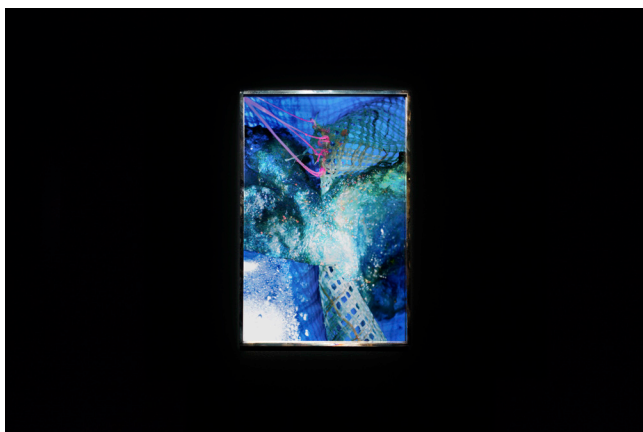

Empty Gallery
3 Yue Fung Street
18th & 19th Floor
Tin Wan, Hong Kong

Reoccurring Afterlife

Diane Severin Nguyen

December 15, 2019 – February 1, 2020

Diane Severin Nguyen
Repulse Morning, 2019
Lamda print, steel artist's frame
25.4 x 38.1 cm

Diane Severin Nguyen
In Her Time, 2019
Lamda print, steel artist's frame
40.6 x 61 cm

Diane Severin Nguyen
Breathing Bag, 2019
Lamda print, steel artist's frame
25.4 x 38.1 cm

Diane Severin Nguyen
Choral Offspring, 2019
Lamda print, steel artist's frame
57.1x 38.1 cm

Diane Severin Nguyen
Gorgeous Inheritor, 2019
Lamda print, steel artist's frame
57.1 x 38.1 cm

Diane Severin Nguyen
New Victimhood, 2019
Lamda print, steel artist's frame
25.4 x 38.1 cm

Diane Severin Nguyen
Polymer Luck, 2019
Lamda print, steel artist's frame
25.4 x 38.1 cm

Diane Severin Nguyen
Promise to Witness, 2019
Lamda print, steel artist's frame
25.4 x 38.1 cm

Diane Severin Nguyen
Story Control, 2019
Lamda print, steel artist's frame
25.4 x 38.1 cm

Diane Severin Nguyen
Terror In Resonance, 2019
Lamda print, steel artist's frame
57.1 x 38.1 cm