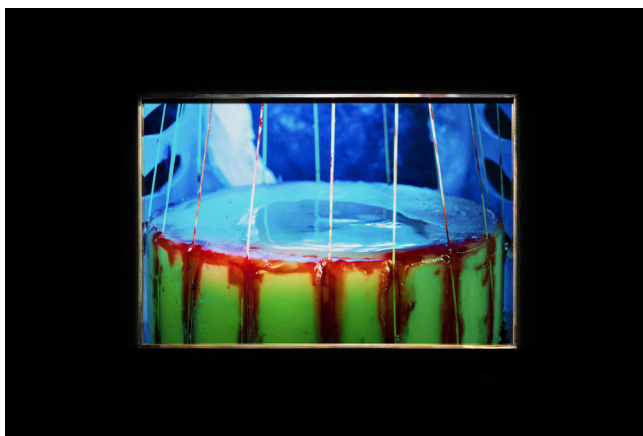

Empty Gallery
3 Yue Fung Street
18th & 19th Floor
Tin Wan, Hong Kong

Reoccurring Afterlife

Diane Severin Nguyen

December 15, 2019 – February 1, 2020

Diane Severin Nguyen
Repulse Morning, 2019
Lamda print, steel artist's frame
25.4 x 38.1 cm

Diane Severin Nguyen
In Her Time, 2019
Lamda print, steel artist's frame
40.6 x 61 cm

Diane Severin Nguyen
Breathing Bag, 2019
Lamda print, steel artist's frame
25.4 x 38.1 cm

Diane Severin Nguyen
Choral Offspring, 2019
Lamda print, steel artist's frame
57.1x 38.1 cm

Diane Severin Nguyen
Gorgeous Inheritor, 2019
Lamda print, steel artist's frame
57.1 x 38.1 cm

Diane Severin Nguyen
New Victimhood, 2019
Lamda print, steel artist's frame
25.4 x 38.1 cm

Diane Severin Nguyen
Polymer Luck, 2019
Lamda print, steel artist's frame
25.4 x 38.1 cm

Diane Severin Nguyen
Promise to Witness, 2019
Lamda print, steel artist's frame
25.4 x 38.1 cm

Diane Severin Nguyen
Story Control, 2019
Lamda print, steel artist's frame
25.4 x 38.1 cm

Diane Severin Nguyen
Terror In Resonance, 2019
Lamda print, steel artist's frame
57.1 x 38.1 cm