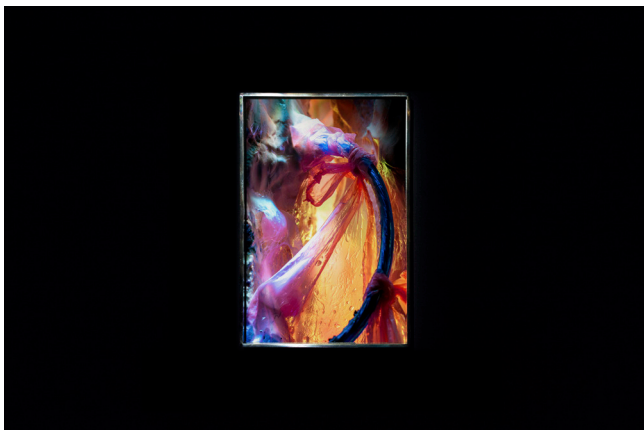

Empty Gallery
3 Yue Fung Street
18th & 19th Floor
Tin Wan, Hong Kong

Reoccurring Afterlife

Diane Severin Nguyen

December 15, 2019 – February 1, 2020

Diane Severin Nguyen
Repulse Morning, 2019
Lamda print, steel artist's frame
25.4 x 38.1 cm

Diane Severin Nguyen
In Her Time, 2019
Lamda print, steel artist's frame
40.6 x 61 cm

Diane Severin Nguyen
Breathing Bag, 2019
Lamda print, steel artist's frame
25.4 x 38.1 cm

Diane Severin Nguyen
Choral Offspring, 2019
Lamda print, steel artist's frame
57.1x 38.1 cm

Diane Severin Nguyen
Gorgeous Inheritor, 2019
Lamda print, steel artist's frame
57.1 x 38.1 cm

Diane Severin Nguyen
New Victimhood, 2019
Lamda print, steel artist's frame
25.4 x 38.1 cm

Diane Severin Nguyen
Polymer Luck, 2019
Lamda print, steel artist's frame
25.4 x 38.1 cm