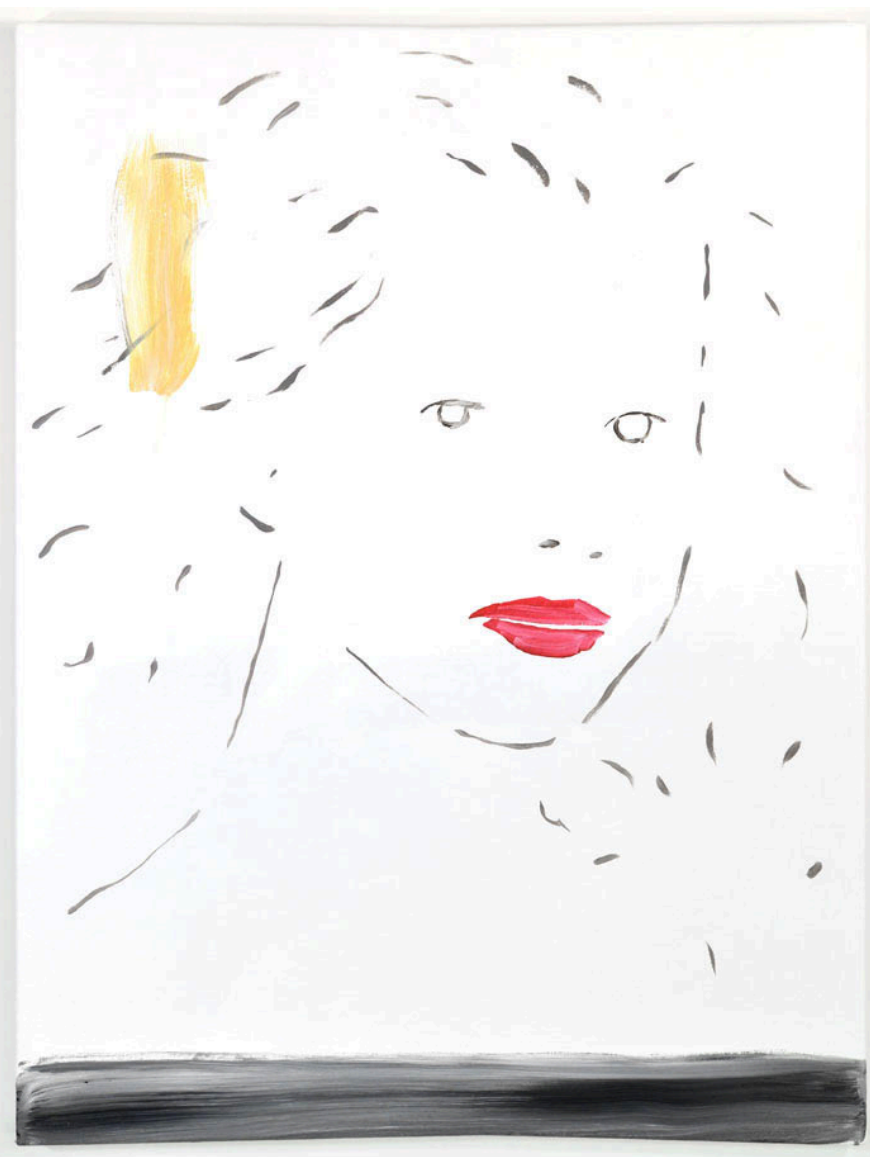

Shimon Minamikawa
Condition Check #6
2014
oil on canvas
30 x 40 inches
SMI-14-04