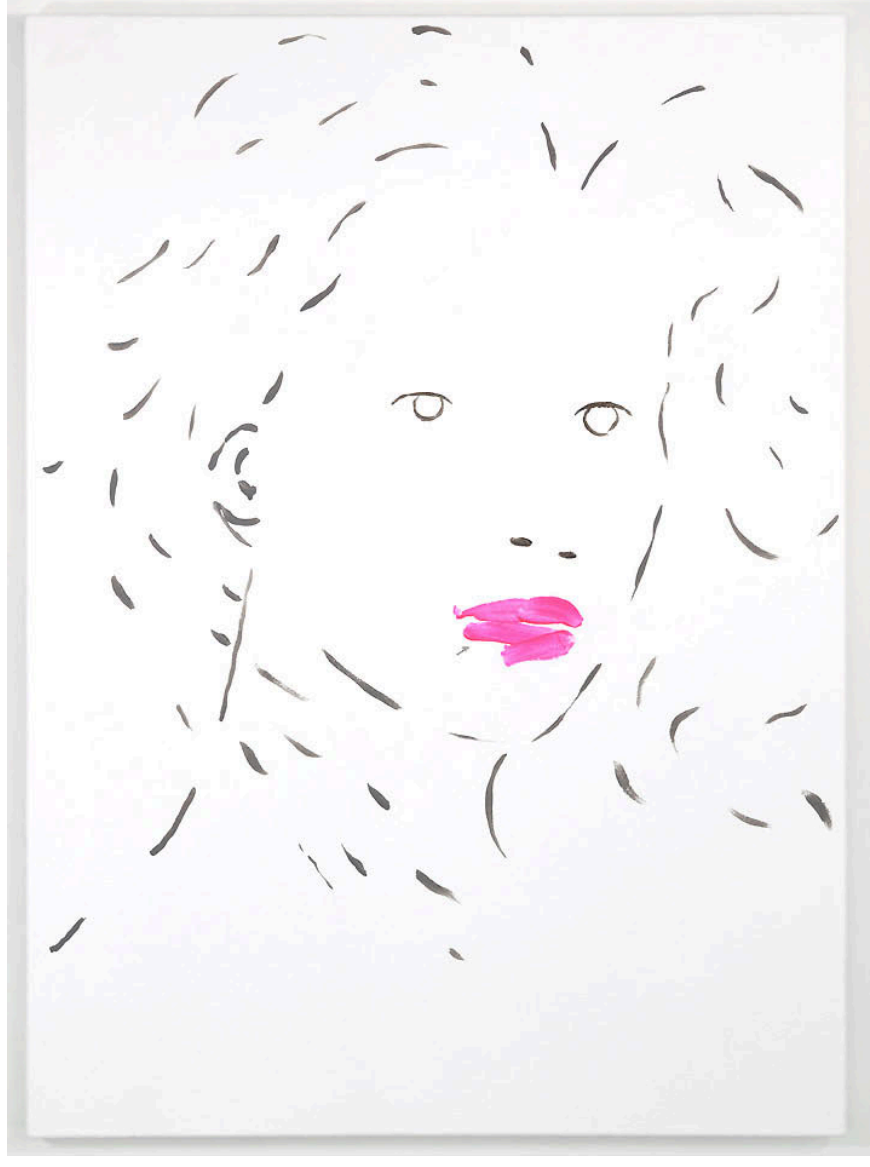

Trevor Shimizu
Playboy #5

oil on canvas
32 x 32 inches
TSH-ND-01

Trevor Shimizu
Elevated Penis #6

oil on canvas
32 x 32 inches
TSH-ND-02

Trevor Shimizu
Elevated Penis #5

oil on canvas
32 x 32 inches
TSH-ND-03

Trevor Shimizu
Elevated Penis #7

oil on canvas
32 x 32 inches
TSH-ND-04

Shimon Minamikawa
Condition Check #9
2014
oil on canvas
30 x 40 inches
SMI-14-01

Shimon Minamikawa
Condition Check #8
2014
oil on canvas
30 x 40 inches
SMI-14-02