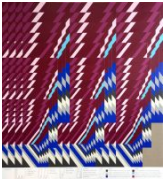

The Green Gallery

1500 N. Farwell Ave Milwaukee, WI 53202

414-226-1978 info@thegreengallery.biz www.thegreengallery.biz

Andrew Kuo
HIT (7/23/17), 2017
acrylic and carbon transfer on linen
52 x 47 inches
AK-17-12