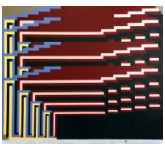

Andrew Kuo
AS-IS (7/8/17), 2017
acrylic and carbon transfer on linen
47 x 53 inches
AK-17-10