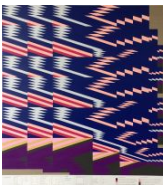

The Green Gallery

1500 N. Farwell Ave Milwaukee, WI 53202

414-226-1978 info@thegreengallery.biz www.thegreengallery.biz

ANDREW KUO: HALF HALF

Andrew Kuo
Green, 2017
acrylic on linen
45 x 33 inches
AK-17-11

Andrew Kuo
ADN (7/4/17), 2017
acrylic and carbon transfer on linen
57 x 50 inches
AK-17-09

Andrew Kuo
Slant, 2017
acrylic on linen
57 x 41 inches
AK-17-17

Andrew Kuo
IMO (6/8/17), 2017
acrylic and carbon transfer on linen
57 x 41 inches
AK-17-13