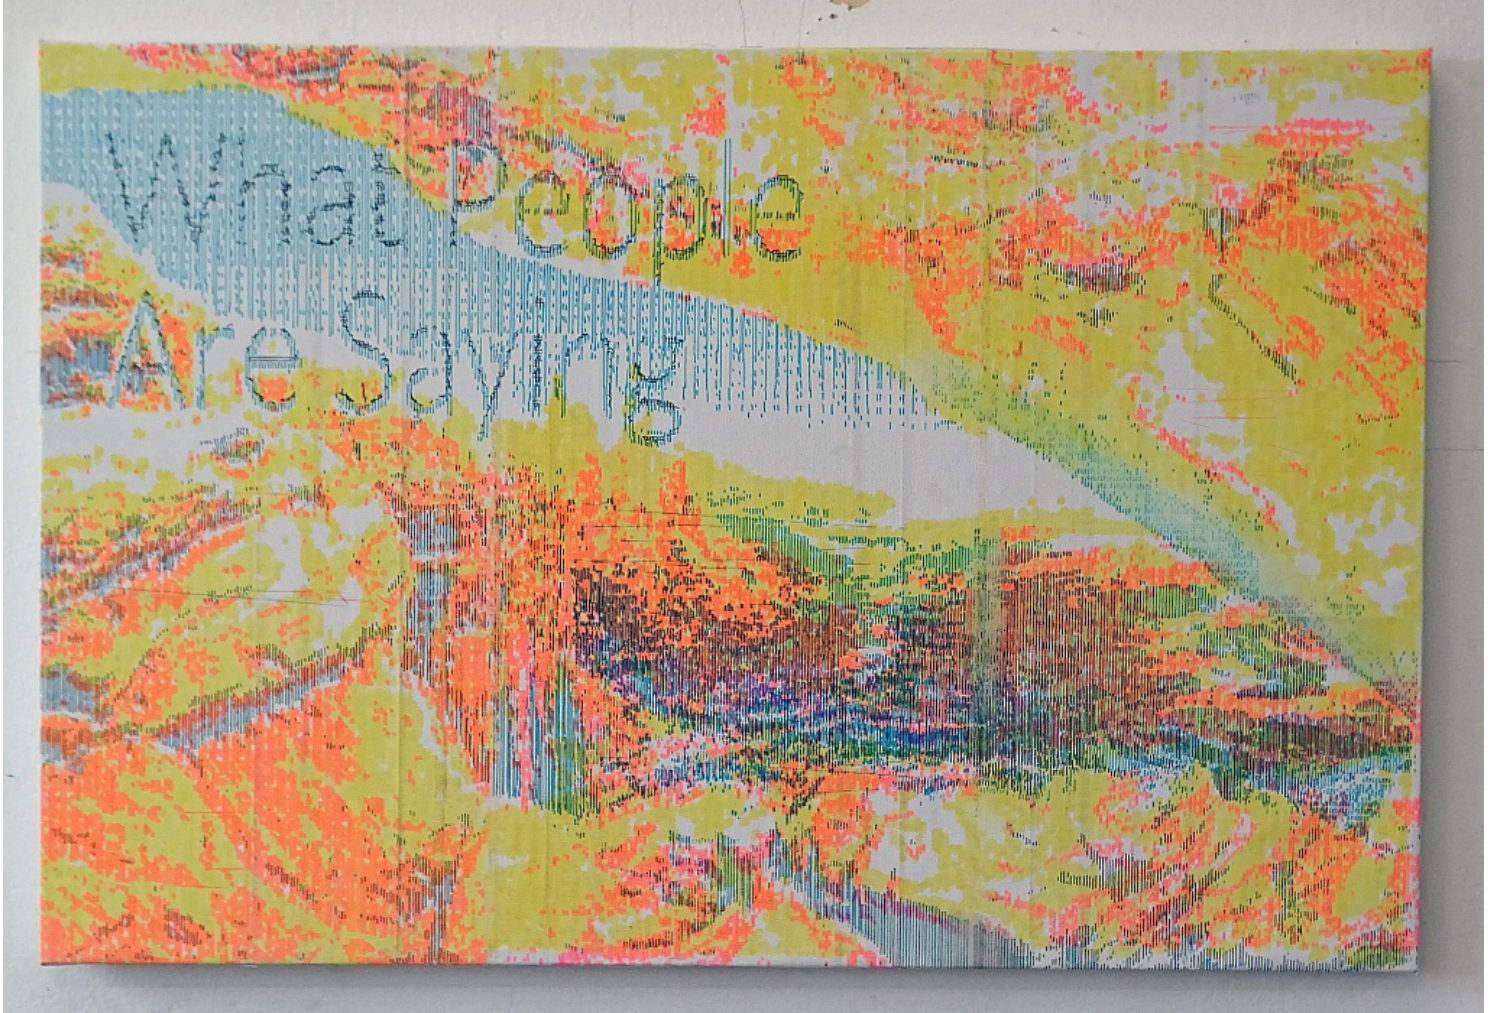

The Green Gallery 1500 N Farwell Ave Milwaukee, WI 53202

JOEL HOLMBERG - BASELINE

Joel Holmberg
SSTV, 2017
Acrylic on canvas
20h x 32w in
50.80h x 81.28w cm
JH-17-03

The Green Gallery 1500 N Farwell Ave Milwaukee, WI 53202