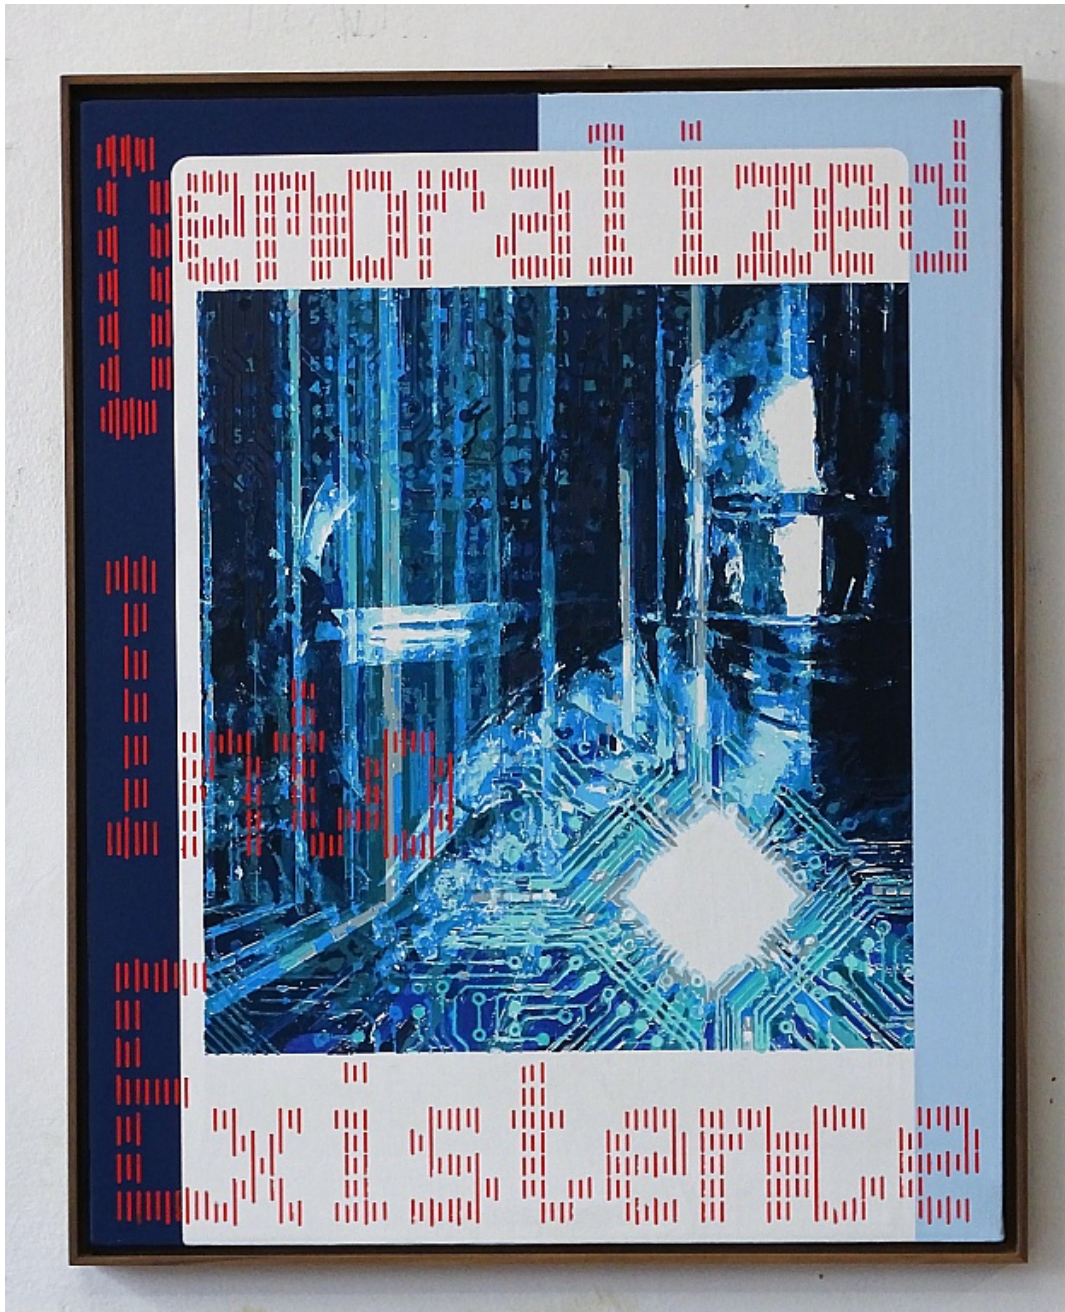

The Green Gallery 1500 N Farwell Ave Milwaukee, WI 53202

Joel Holmberg
Demoralized into Existence, 2018
Acrylic on canvas
30h x 24w in
76.20h x 60.96w cm
JH-18-09

www.thegreengallery.biz