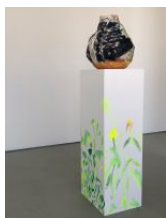

## MARI EASTMAN AND JENNIFER ROCHLIN - PAINTINGS AND POTS

Jennifer Rochlin  
*Eric*, 2018  
Ceramic with glaze  
12 1/2h x 12w x 10 1/2d in  
31.75h x 30.48w x 26.67d cm  
JRO-18-04

Mari Eastman  
*Blue Studio/Back Yard*, 2018  
Charcoal, color pencil, push pins, cardboard, tape, paint brush, flashe, 3-D print, paper, oil, and acrylic paint on bleached linen  
84h x 74w x 2d in  
213.36h x 187.96w x 5.08d cm  
MEA-18-11

Jennifer Rochlin  
*Joe*, 2018  
Ceramic with glaze  
14h x 11 1/2w x 12d in  
35.56h x 29.21w x 30.48d cm  
JRO-18-02

Mari Eastman  
*Flower Pedestal Mural*, 2018  
Acrylic paint on pedestal  
34h x 13 1/2w x 10 1/2d in  
86.36h x 34.29w x 26.67d cm  
MEA-18-21

Mari Eastman  
*Pink Kitty Cats*, 2018  
Oil and pen on bleached linen  
20h x 16w x 3/4d in  
50.80h x 40.64w x 1.91d cm  
MEA-18-10

**The Green Gallery** 1500 N Farwell Ave Milwaukee, WI 53202

Mari Eastman  
*Man Stretching*, 2017-2018  
Flashe and oil on burlap  
14h x 11w x 1 1/2d in  
35.56h x 27.94w x 3.81d cm  
MEA-18-06