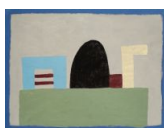

Nathalie du Pasquier
Untitled, 2015-2017
Oil on paper, framed
12 4/5h x 17 1/8w in
32.51h x 43.50w cm
NDP-16-02