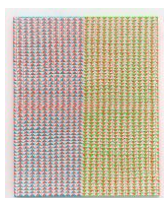

Nathalie du Pasquier  
*Untitled*, 2015-2017  
Oil on paper, framed  
12 4/5h x 17 1/8w in  
32.51h x 43.50w cm  
NDP-16-02

**The Green Gallery** 1500 N Farwell Ave Milwaukee, WI 53202

Antonio Adams  
*New Martin Luther King, Jr.*, 2013  
Scrap wood, paper, mirrors, and marker  
14h x 9 1/2w x 6 1/4d in  
35.56h x 24.13w x 15.88d cm  
AA-13-01

Cassie Mcquater  
*Black Room*, 2017  
Digital Computer Game  
CM-17-01

Llaura Dreamfeel  
*CURTAIN*, 2015  
Digital Computer Game  
LD-15-01

Anna Anthropy  
*Gay Cats Go To The Weird Weird Woods*, 2015  
Digital Computer Game  
AAN-15-01

Ad Minoliti  
*Legs*, 2019  
Acrylic on wall  
Dimensions Variable  
AMI-19-02

Katy Kirbach  
*Morning I*, 2017  
Oil and acrylic on woven canvas  
29h x 23w in  
73.66h x 58.42w cm  
KKI-17-05

Katy Kirbach  
*Morning (for Agnes)*, 2017  
Oil and acrylic on woven canvas  
29h x 23w in  
73.66h x 58.42w cm  
KKI-17-01