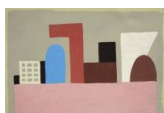

Nathalie du Pasquier
Untitled, 2015-2017
Oil on paper, framed
13 7/8h x 19 7/8w in
35.24h x 50.48w cm
NDP-16-01