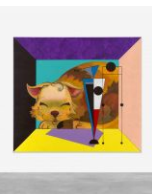

Ad Minoliti
Dollhouse (Amiel), 2019
Acrylic on canvas
71h x 79w in
180.34h x 200.66w cm
AMI-19-01