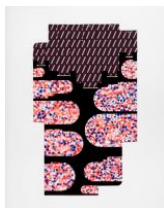

Ruth Root
Untitled, 2017
Fabric, plexiglas, enamel paint, and spray paint
84h x 51w in
213.36h x 129.54w cm
RR-17-01