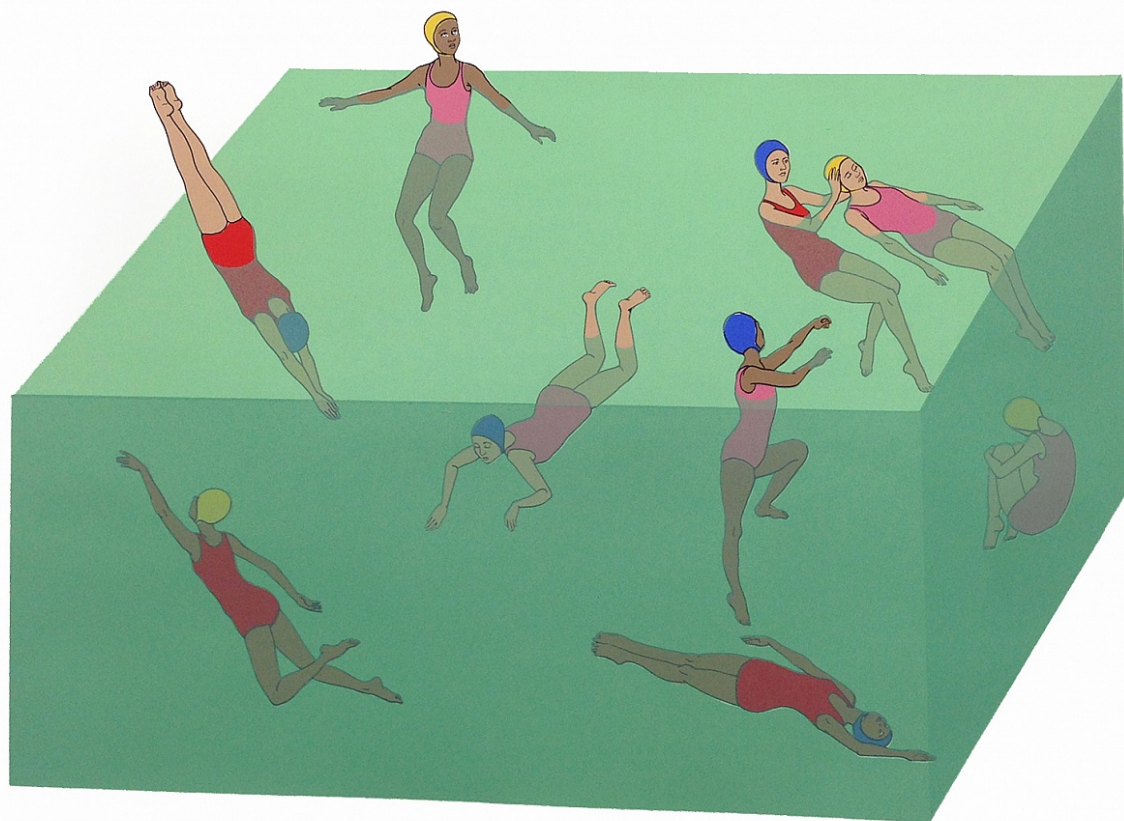

The Green Gallery 1500 N Farwell Ave Milwaukee, WI 53202

Zachary Ochoa  
*ANCIENT DEATH SWORD/GIRLS KILL 2*, 2020  
Acrylic, Lisa frank stickers on canvas  
45 1/2h x 30w in  
115.57h x 76.20w cm  
ZO-20-01  
XXXXXX

[www.thegreengallery.biz](http://www.thegreengallery.biz)

Zoe Hawk  
*Aquarium*  
silkscreen on paper  
22h x 28w in  
55.88h x 71.12w cm  
ZH-16-01

The Green Gallery 1500 N Farwell Ave Milwaukee, WI 53202

Liora Ostroff  
*Danse Macabre*, 2020  
pigmented ink on paper  
20h x 15w in  
50.80h x 38.10w cm  
LO-20-01  
XXXX

[www.thegreengallery.biz](http://www.thegreengallery.biz)

The Green Gallery 1500 N Farwell Ave Milwaukee, WI 53202

Lynnea Holland-Weiss  
*Night Turned Warm*, 2020  
acrylic and flashe on canvas  
48h x 36w in  
121.92h x 91.44w cm  
LHW-20-01  
XXXXXX

The Green Gallery 1500 N Farwell Ave Milwaukee, WI 53202

Phoenix S Brown  
*Damn*, 2020  
graphite on paper  
14h x 11w in  
35.56h x 27.94w cm  
PSB-20-01