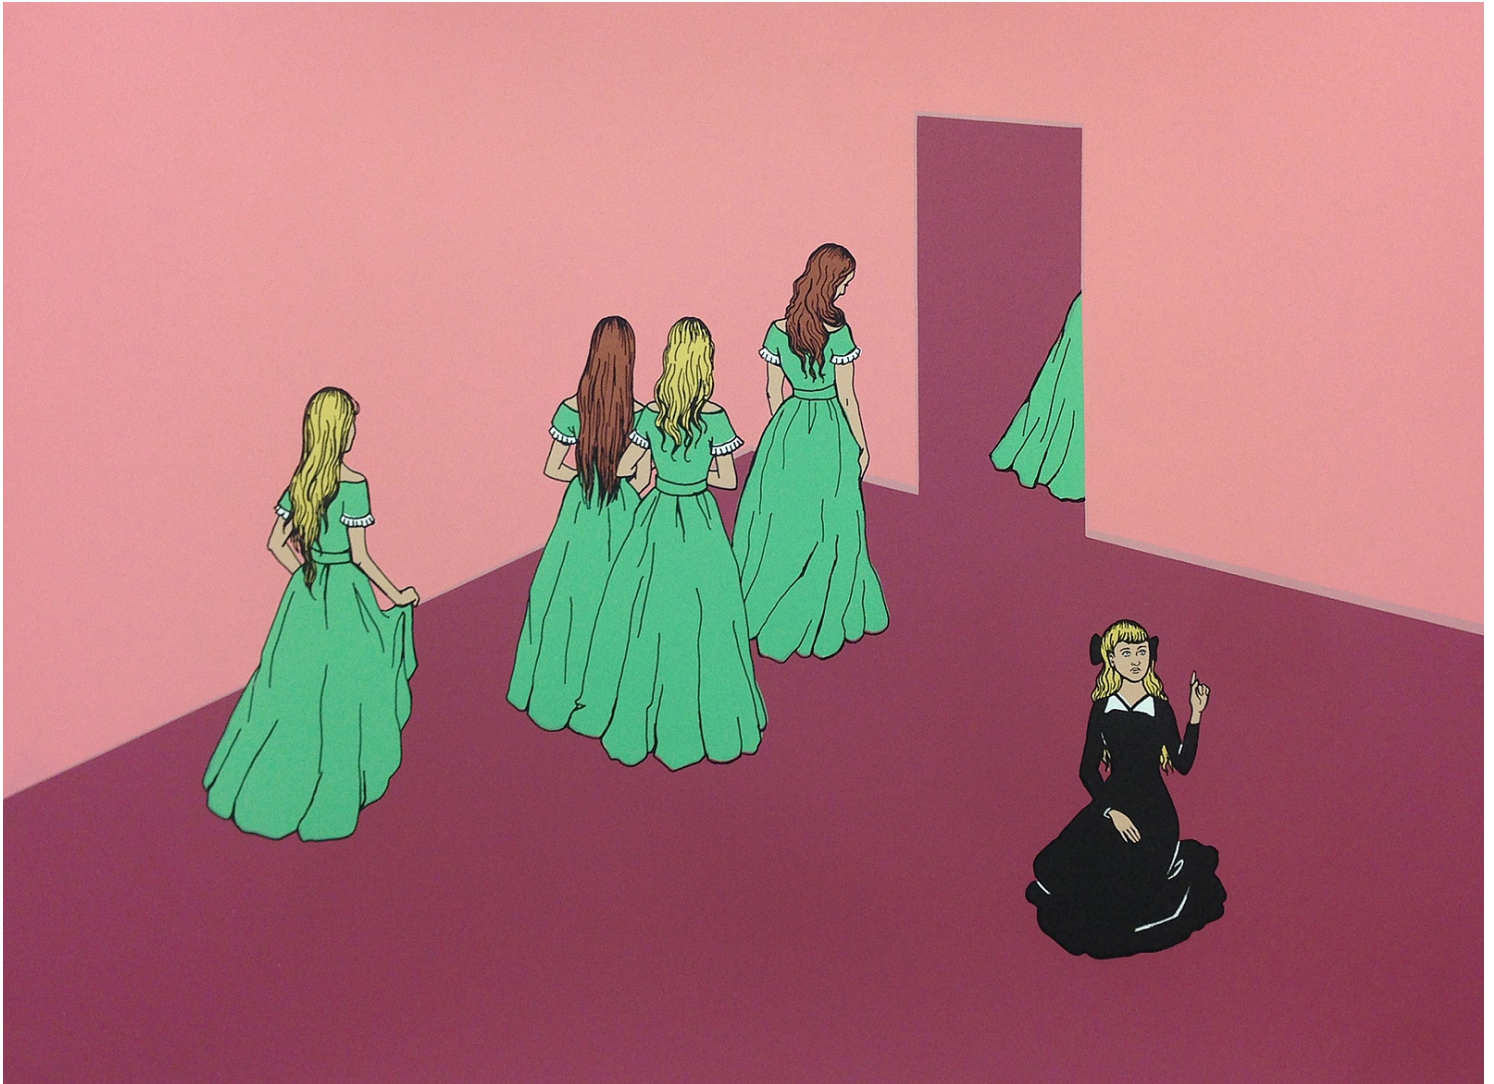

Zoe Hawk
Arsenic Green, 2016
silkscreen on paper
15h x 20w in
38.10h x 50.80w cm
ZH-16-02