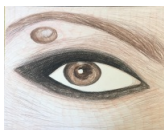

The Green Gallery 1500 N Farwell Ave Milwaukee, WI 53202

Edra Soto
Untitled, 2021
Marker, colored pencil, and crayon on paper
18h x 24w in
45.72h x 60.96w cm