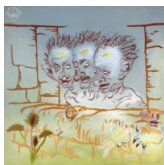

MAS DAMAS DAMAS DAMAS DAMAS

Nora Miete Nieves

Looking at my Neighbor's Yard, 2019

Acrylic, resin, pigment, gold-leaf, enamel, coarse pumice, modeling and fiber paste on canvas

70 1/2h x 48 1/2w in

179.07h x 123.19w cm

45.72h x 30.48w cm

Lulu Varona

Untitled, 2021

woven textile, ceramic

NEEDS TO BE MEASURED

GALLERY COPY

The Green Gallery 1500 N Farwell Ave Milwaukee, WI 53202

Taína Cruz
All or Nothing, 2021
Acrylic on canvas
30h x 30w in
76.20h x 76.20w cm

Vanessa Gully Santiago
Vaginal Exam, 2017
Acrylic on canvas
60h x 40w in
152.40h x 101.60w cm

Larissa De Jesus Negrón
Ready to commute, 2021
Acrylic, oil paint, soft pastels and color pencil on canvas
16h x 12w in
40.64h x 30.48w cm