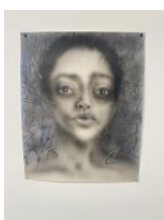

Larissa De Jesus Negron
Untitled, 2021
Airbrush and acrylic on paper
15 1/4h x 12 1/4w in
38.74h x 31.12w cm