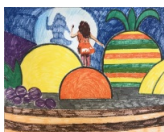

Edra Soto
Untitled, 2021
Marker, colored pencil, and crayon on paper
18h x 24w in
45.72h x 60.96w cm