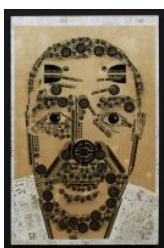

Vanessa Gully Santiago
Vaginal Exam, 2017
Acrylic on canvas
60h x 40w in
152.40h x 101.60w cm

Larissa De Jesus Negrón
Ready to commute, 2021
Acrylic, oil paint, soft pastels and color pencil on canvas
16h x 12w in
40.64h x 30.48w cm