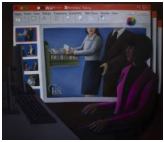

The Green Gallery 1500 N Farwell Ave Milwaukee, WI 53202

Vanessa Gully Santiago
Power Point, 2020
Acrylic and oil on canvas
42h x 48w in
106.68h x 121.92w cm