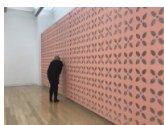

Edra Soto
Graft, 2021
Painted aluminum & MDF
57 x 92 inches each