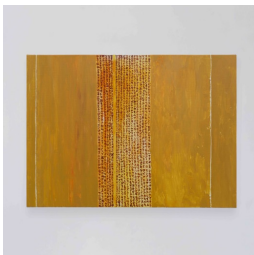

Right, Left

2024

oil on canvas

53 x 72.7 cm