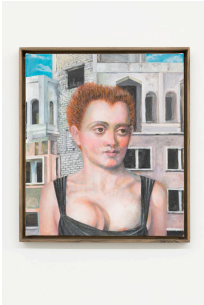

1.

**Katharina Wulff**

*Untitled, 2020/24*

Egg tempera on canvas  
103 x 79.5 x 3.5 cm

KW/M 20

2.

**Katharina Wulff**

*Untitled, 2024*

Pencil on paper  
144 x 91 x 3 cm

KW/P 22

3.

**Katharina Wulff**

*Rita, 2022*

Oil on canvas  
41 x 35.5 x 3.5 cm

KW/M 25

4.